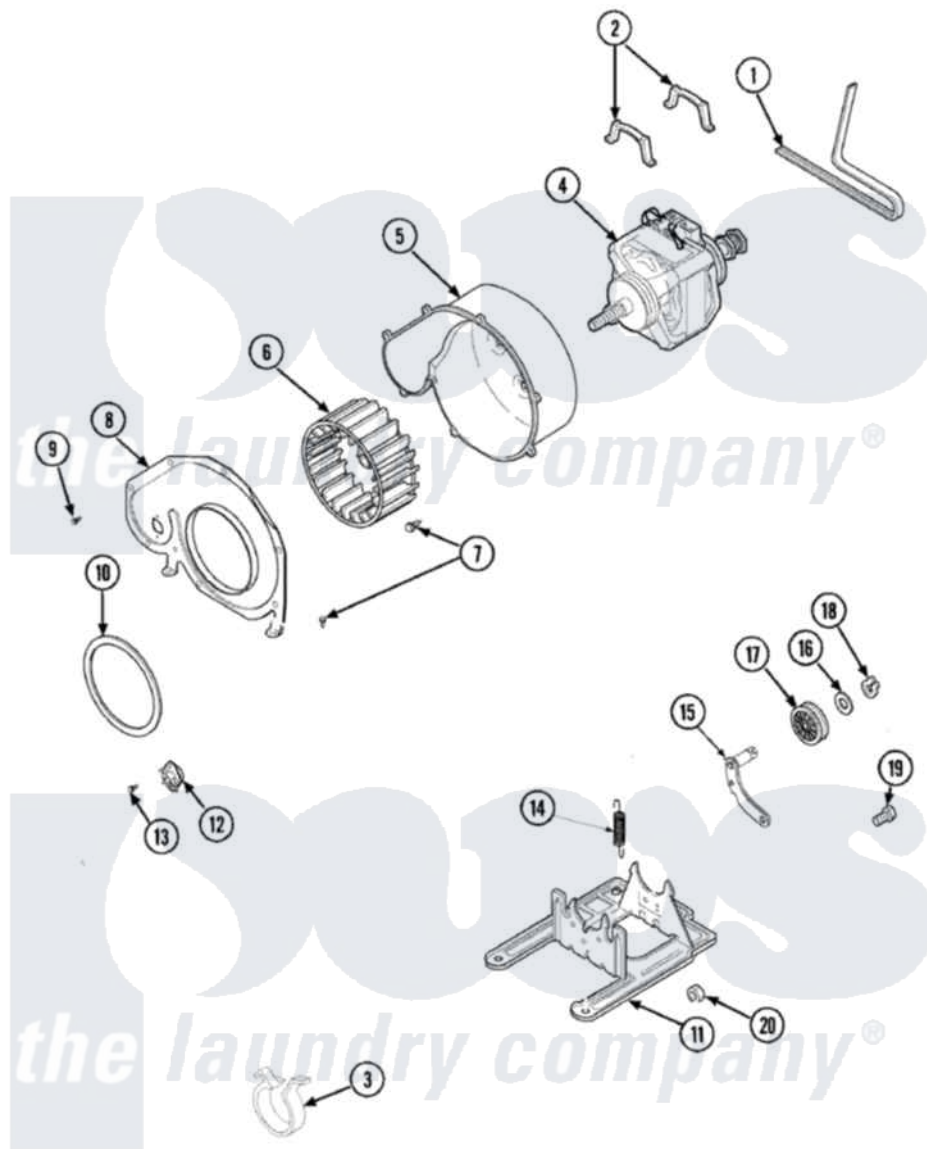

Amana ALG331RMW 06 - MOTOR & FAN

Amana [Residential Amana ALG331RMW Dryer Parts](#) Parts Diagram 06 - MOTOR & FAN
 Click on the part number to view part

Item	Original Part Number	Replaced By	Status	Part Description
1	40111201			Belt, Cylinder
2	Y58047	660658		Clamp, Motor Mounting 343481 685441
3	504034			Clip, Wire
4	40099801	2200376		Motor
"	2200376			Motor
5	56020			Housing, Blower
6	56000	510139P		Assembly Blower Fan Package
7	503661	27001200		Screw
8	500078	511969P		Kit Blower Housing And Cover
9	31260			Screw, No.8 X 3/8 Ind H
10	40090001	37001119		Seal, Blower Housing
NI	61623			Thermostat, Heater-BR
12	503979			Thermostat
13	M0211217	489464		Screw
14	56076			Spring, Idler

15	40113501	37001144	Assembly- Idler
16	52549		Washer, 501 ID X3/4 Odx
17	Y54414		Assembly, Wheel And Bearing
18	23748		Ring, Retaining
19	500824		Screw, 1/4-20 Unc Hex
20	52566	27001225	Nut, Jam Mid Lock 1/4-20
21	503613		Mount, Motor