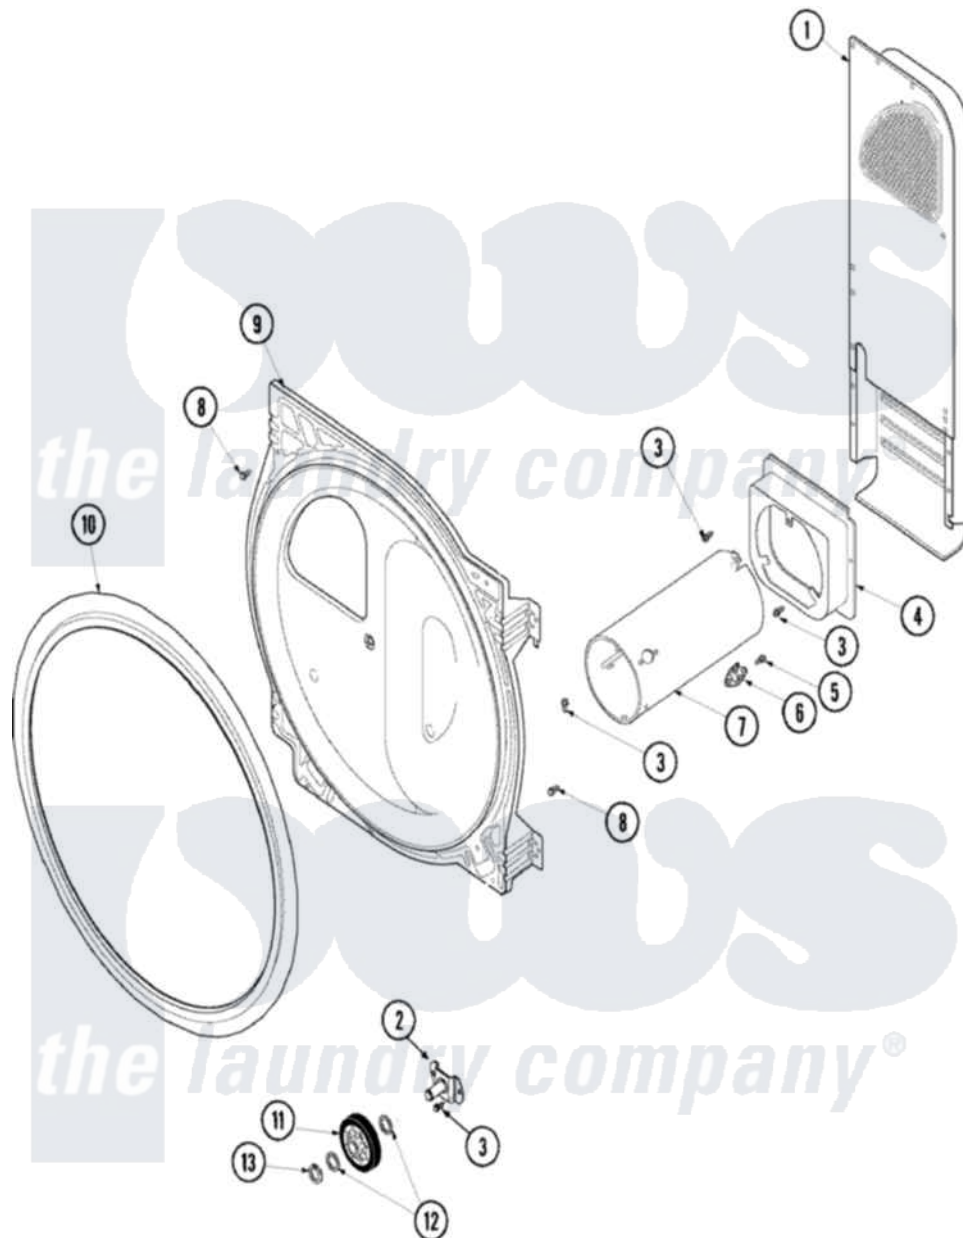

# Amana ALG331RMW 07 - REAR BULKHEAD, ROLLER & AIR DUCT

Amana [Residential Amana ALG331RMW Dryer Parts](#) Parts Diagram 07 - REAR BULKHEAD, ROLLER & AIR DUCT

[Click on the part number to view part](#)

Item	Original Part Number	Replaced By	Status	Part Description
1	<a href="#">503605</a>			Assembly, Heater Duct
2	<a href="#">40113601</a>			Assembly, Roller Brkt
3	<a href="#">503688</a>			Screw, 10B-16 X .34 I
4	500122	<a href="#">510101</a>		Shroud Heat Duct
5	51782		Not Available	SCREW, 6B-20X5/16
6	<a href="#">40113801</a>			Fuse, Thermal
"	<a href="#">Y61886</a>			Thermostat, Limit-Blk
7	Y61888	<a href="#">37001303</a>		Duct- Comb
8	503661	<a href="#">27001200</a>		Screw
9	<a href="#">502614WP</a>			Bulkhead, Rear
10	501801	<a href="#">37001132</a>		Seal, Cylinder
11	500214	<a href="#">37001042</a>		Assembly, Cylinder Roller
12	<a href="#">52549</a>			Washer, 501 ID X3/4 Odx
13	<a href="#">23748</a>			Ring, Retaining