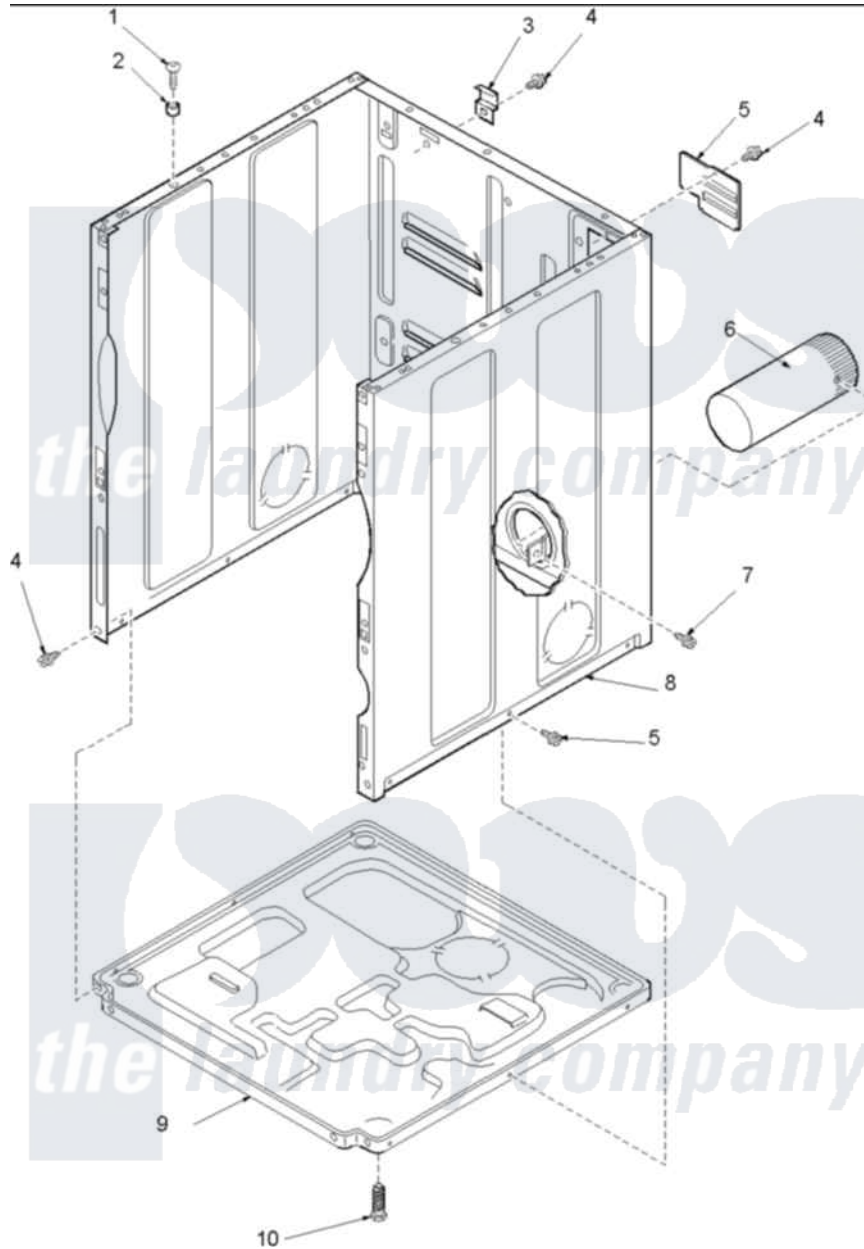

# Amana ALG331RMW (BOM: PALG331RMW) 01 - CABINET AND BASE

Amana Residential Amana ALG331RMW (BOM: PALG331RMW) Dryer Parts Parts Diagram 01 - CABINET AND BASE

[Click on the part number to view part](#)

Item	Original Part Number	Replaced By	Status	Part Description
3	<a href="#">500003</a>			Hinge, Top
5	500114	<a href="#">510903</a>		Plate Access Panel
6	<a href="#">505518</a>			Duct, Exhaust
8	40076402W	<a href="#">37001284</a>		Cabinet As Pack
9	<a href="#">500070</a>			Base, Dryer
10	<a href="#">Y500101</a>			Leg, Leveling
NI	<a href="#">38384</a>			Relief, Strain
"	502014	<a href="#">502014P</a>		Assembly, Power Cord