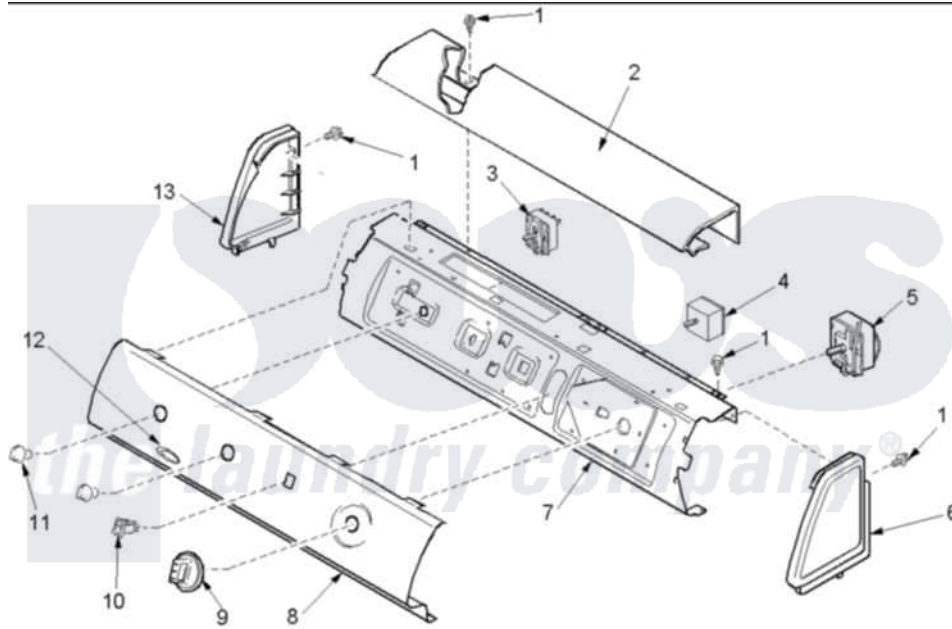

Amana ALG331RMW (BOM: PALG331RMW) 02 - CONTROL PANEL

Amana Residential Amana ALG331RMW (BOM: PALG331RMW) Dryer Parts Parts Diagram 02 - CONTROL PANEL

[Click on the part number to view part](#)

Item	Original Part Number	Replaced By	Status	Part Description
2	503674W			Cover, Top
3	40084101			Switch, Fab Sel-3 Position
4	40070501			Buzzer, Adjustable
5	40112601	R0000409		Timer
6	40012701W		Not Available	ENDCAP (RT-WHT)
"	501086	90767		Screw, 8A X 3/8 HeX Washer Head Tapping
7	40039610			Panel, Support
8	40072001W			Panel, Graphic
9	40013601W	37001064		Knob- Time
11	40013402W	37001065		Knob- Sele
13	40012702W			Endcap
NI	501086	90767		Screw, 8A X 3/8 HeX Washer Head Tapping
"	40053503		Not Available	ASSY,WIRING HARNESS