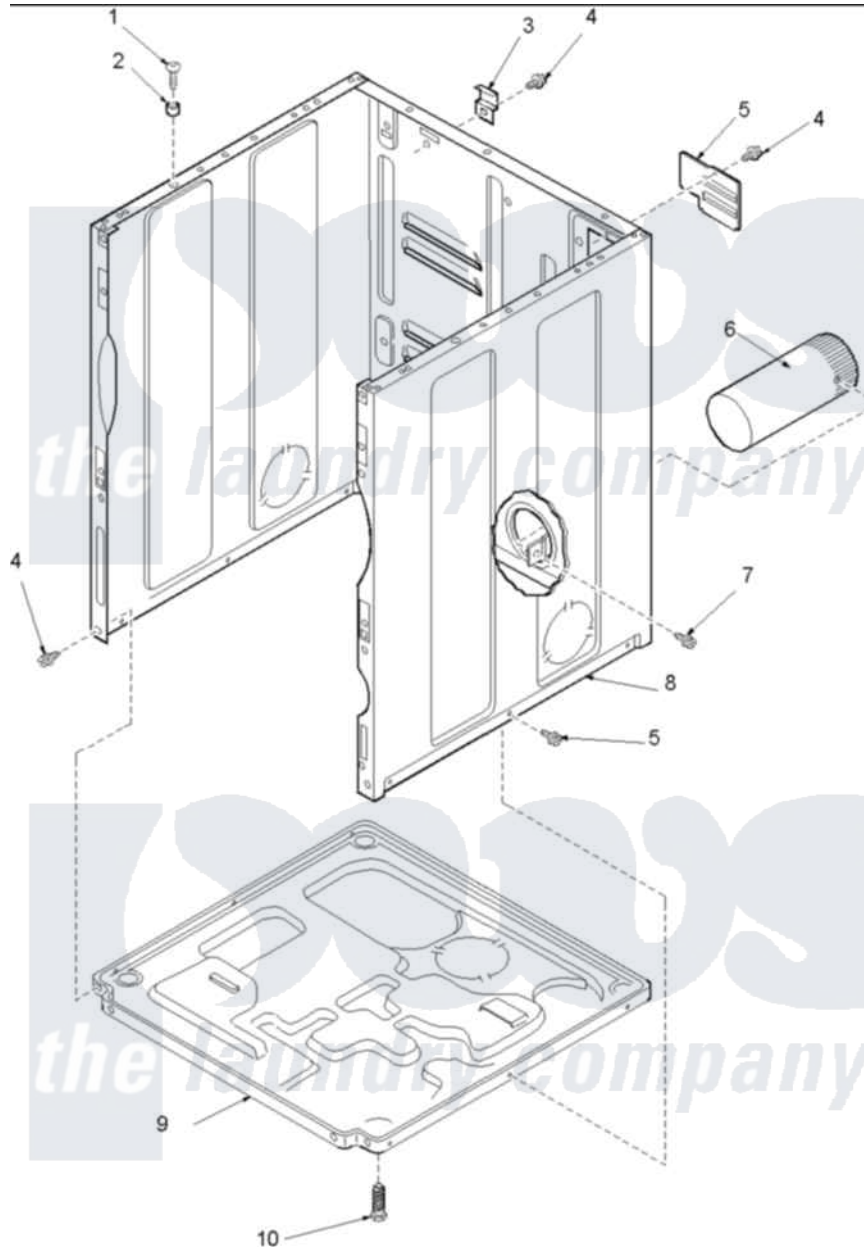

Amana ALG331RMW (BOM: PALG331RMW1) 01 - CABINET AND BASE

Amana Residential Amana ALG331RMW (BOM: PALG331RMW1) Dryer Parts Parts Diagram 01 - CABINET AND BASE

Click on the part number to view part

Item	Original Part Number	Replaced By	Status	Part Description
3	500003			Hinge, Top
5	500114	510903		Plate Access Panel
6	505518			Duct, Exhaust
8	40076402W	37001284		Cabinet As Pack
9	500070			Base, Dryer
10	Y500101			Leg, Leveling
NI	38384			Relief, Strain
"	502014	502014P		Assembly, Power Cord