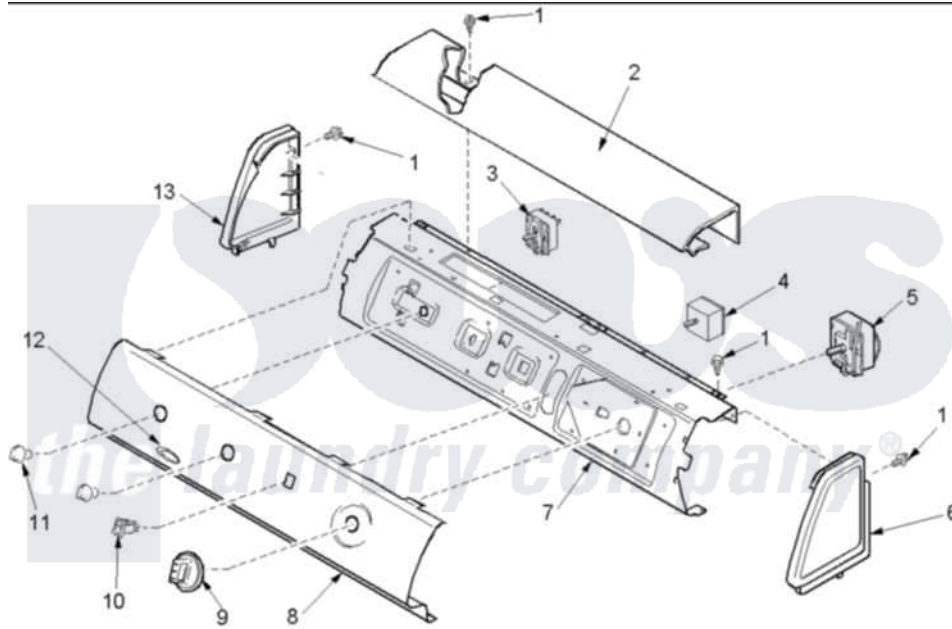

Amana ALG331RMW (BOM: PALG331RMW1) 02 - CONTROL PANEL

Amana Residential Amana ALG331RMW (BOM: PALG331RMW1) Dryer Parts Parts Diagram 02 - CONTROL PANEL
 Click on the part number to view part

Item	Original Part Number	Replaced By	Status	Part Description
2	503674W			Cover, Top
3	40084101			Switch, Fab Sel-3 Position
4	40070501			Buzzer, Adjustable
5	40112601	R0000409		Timer
6	40012701W		Not Available	ENDCAP (RT-WHT)
"	501086	90767		Screw, 8A X 3/8 HeX Washer Head Tapping
7	40039610			Panel, Support
8	40072001W			Panel, Graphic
9	40013601W	37001064		Knob- Time
11	40013402W	37001065		Knob- Sele
13	40012702W			Endcap
NI	501086	90767		Screw, 8A X 3/8 HeX Washer Head Tapping
"	40053503		Not Available	ASSY,WIRING HARNESS