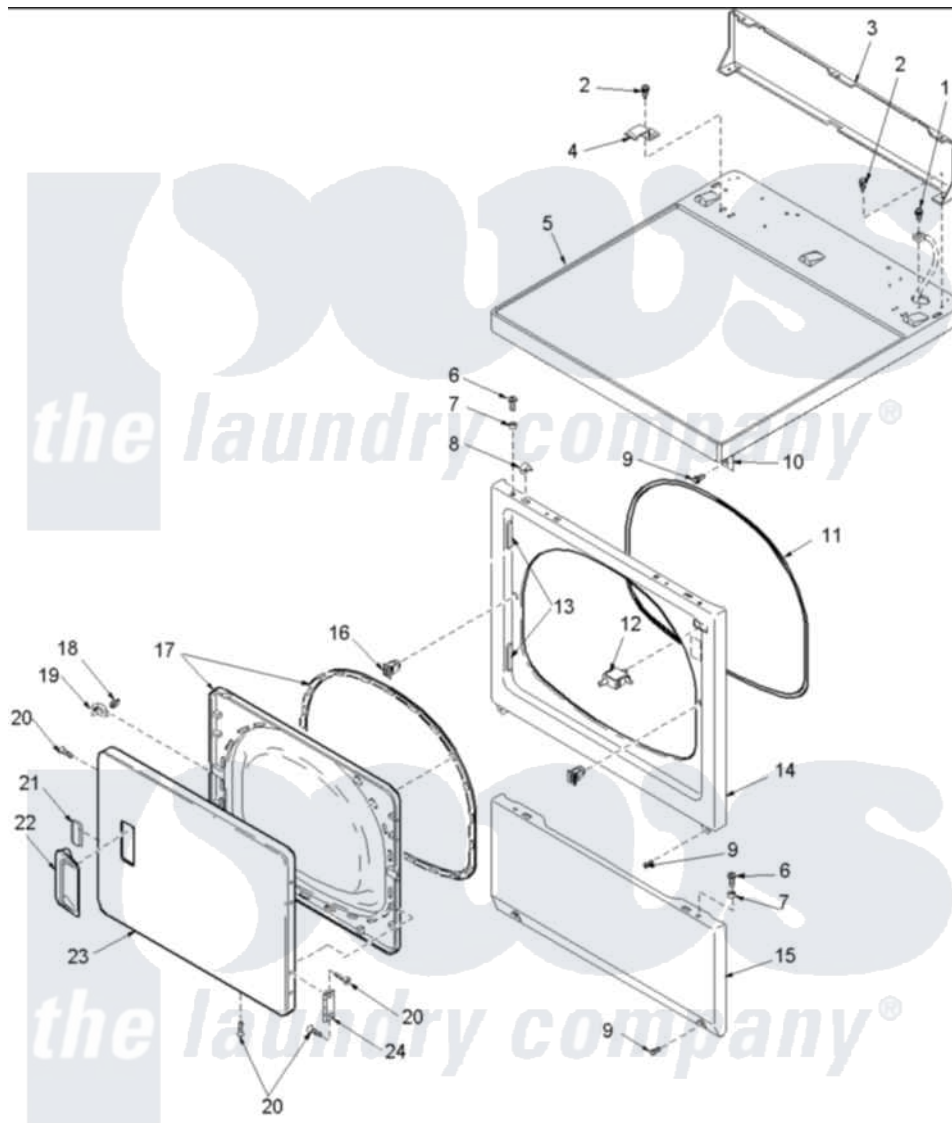

# Amana ALG331RMW (BOM: PALG331RMW1) 03 - DOOR AND FRONT, ACCESS, AND TOP PANELS

Amana Residential Amana ALG331RMW (BOM: PALG331RMW1) Dryer Parts Parts Diagram 03 - DOOR AND FRONT, ACCESS, AND TOP PANELS  
 Click on the part number to view part

Item	Original Part Number	Replaced By	Status	Part Description
3	<a href="#">40121401</a>			Panel, Home Hood Back
4	<a href="#">Y503876</a>			Clip, Hold Down
5	40070301W	<a href="#">37001027</a>		Panel, Top
8	56080	<a href="#">22001650</a>		Fastener, Spring
10	<a href="#">40130801</a>			Bracket, Top Mount
11	504005	<a href="#">511056</a>		Seal Front Panel
12	Y504570	<a href="#">W10169313</a>		Switch-Dor
13	<a href="#">503126</a>			Plug, Hinge Hole
14	503656W	<a href="#">503656WP</a>		Panel, Front
15	40045301W	<a href="#">40045301WP</a>		Panel, Access
16	54660	<a href="#">LA-1003</a>		Door Catch Kit
17	503643W	<a href="#">37001028</a>		Seal And Liner, Assembly
18	500039	<a href="#">510181</a>		Strike Doormetal
19	<a href="#">40116201</a>			Bracket, Door Strike
20	<a href="#">500226</a>			Screw, 8b-16 x 5/8 Tap