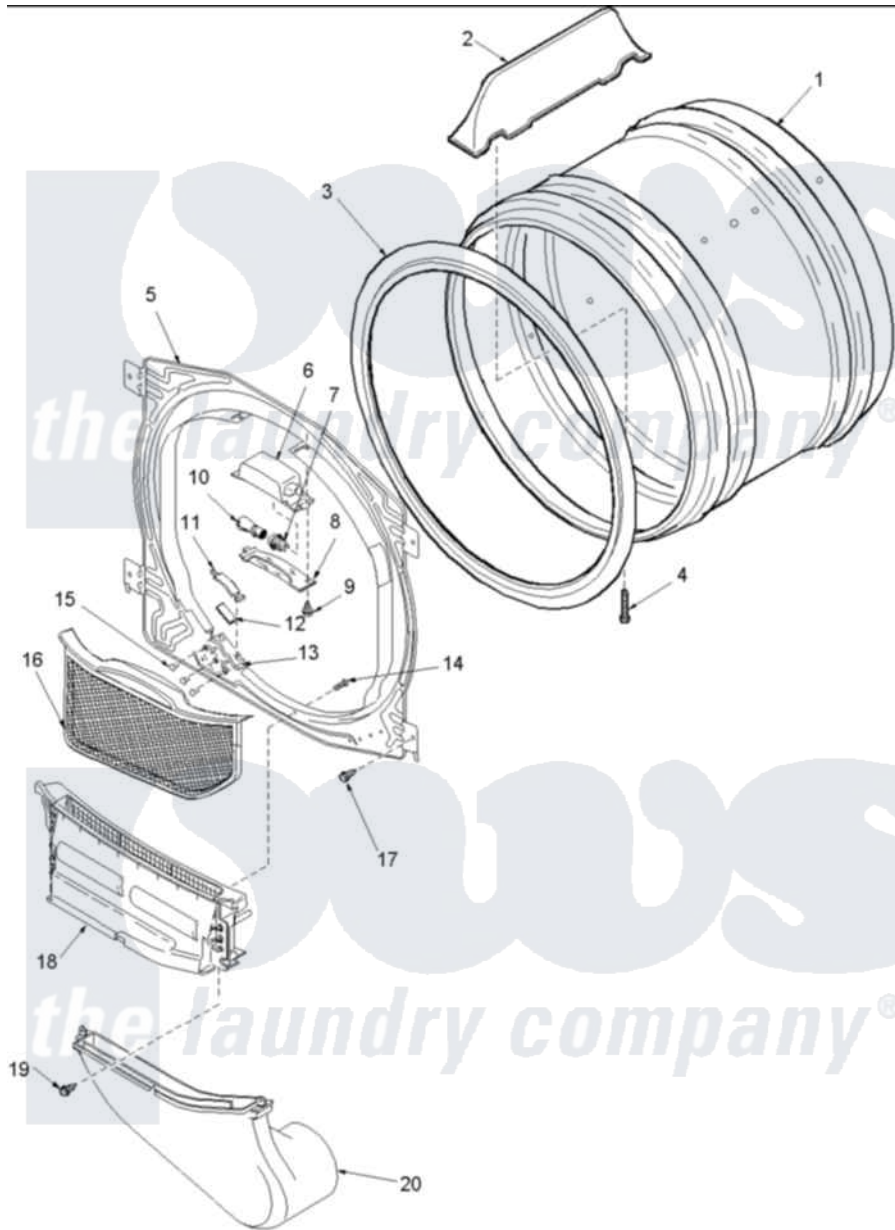

Amana ALG331RMW (BOM: PALG331RMW1) 04 - FRONT BULKHEAD, AIR DUCT & DRUM

Amana Residential Amana ALG331RMW (BOM: PALG331RMW1) Dryer Parts Parts Diagram 04 - FRONT BULKHEAD, AIR DUCT & DRUM
 Click on the part number to view part

Item	Original Part Number	Replaced By	Status	Part Description
1	504467W	504467WP		Cylinder Assembly
2	503703	12002559		Baffle Kit
3	501801	37001132		Seal, Cylinder
4	Y62588			Screw, 10BT-12 X 1 Tap
5	503756W			Assembly, Blkhd Front CO
11	40116502	37001298		Glide- Dry
"	40116501	37001298		Glide- Dry
12	500121	510189		Pad Felt
13	501554	12002090		Bracket
16	Y503627	37001142		Filter, Lint
18	505528	37001141		Air Duct Assembly
20	Y503626	37001141		Air Duct Assembly