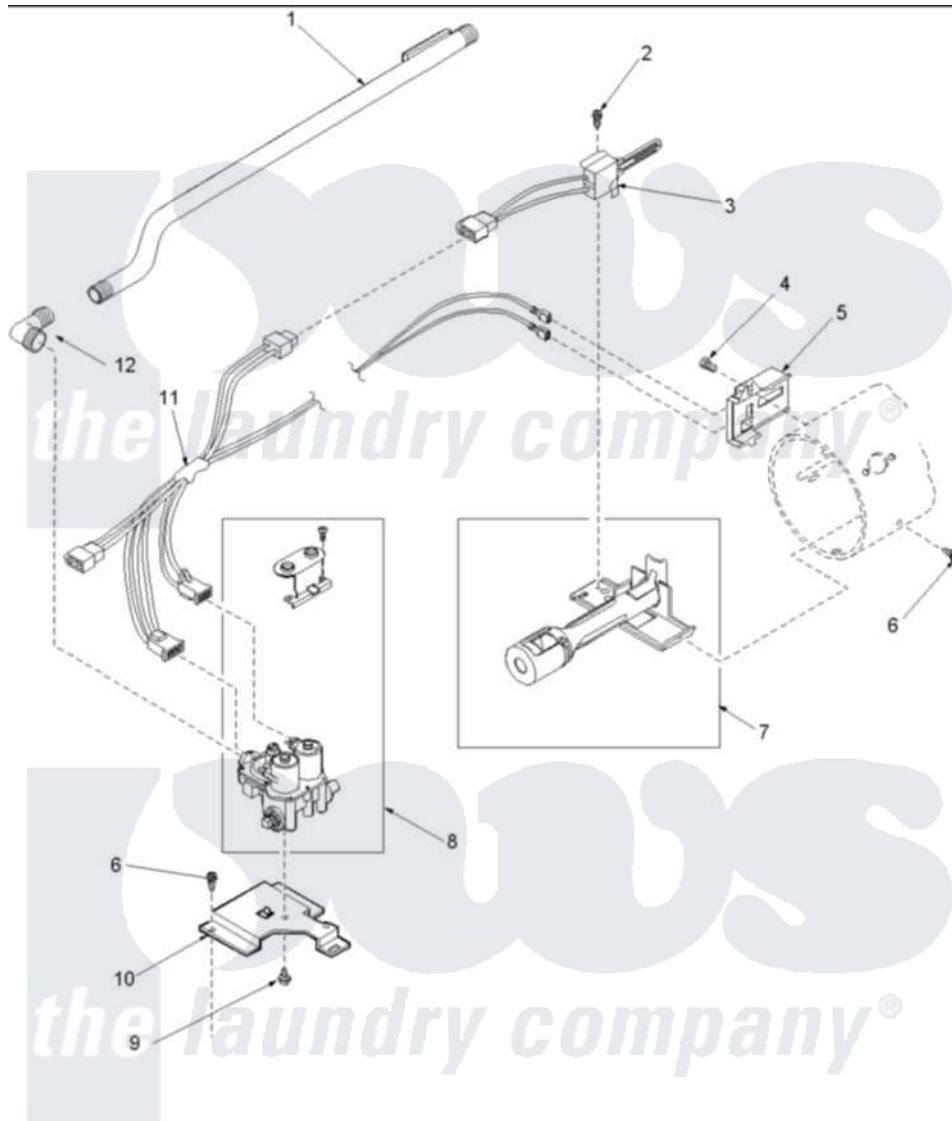

Amana ALG331RMW (BOM: PALG331RMW1) 05 - GAS VALVE, IGNITER & GAS CONVERSION KIT

Amana [Residential Amana ALG331RMW \(BOM: PALG331RMW1\) Dryer Parts](#) Parts Diagram 05 - GAS VALVE, IGNITER & GAS CONVERSION KIT
 Click on the part number to view part

Item	Original Part Number	Replaced By	Status	Part Description
1	37001001	37001127		Valve And Pipe Assembly
2	51782		Not Available	SCREW, 6B-20X5/16
3	40069801	37001308		Ignitor
4	23222	3177991		Screw
5	Y56231	338906		Radiant, Sensor
7	Y56234	37001304		Burner Ign
8	37001002			Assembly, Gas Valve
NI	56124	3370225		Screw
10	500821			Bracket, Mounting-Gas
11	37001007			Harness, Wire