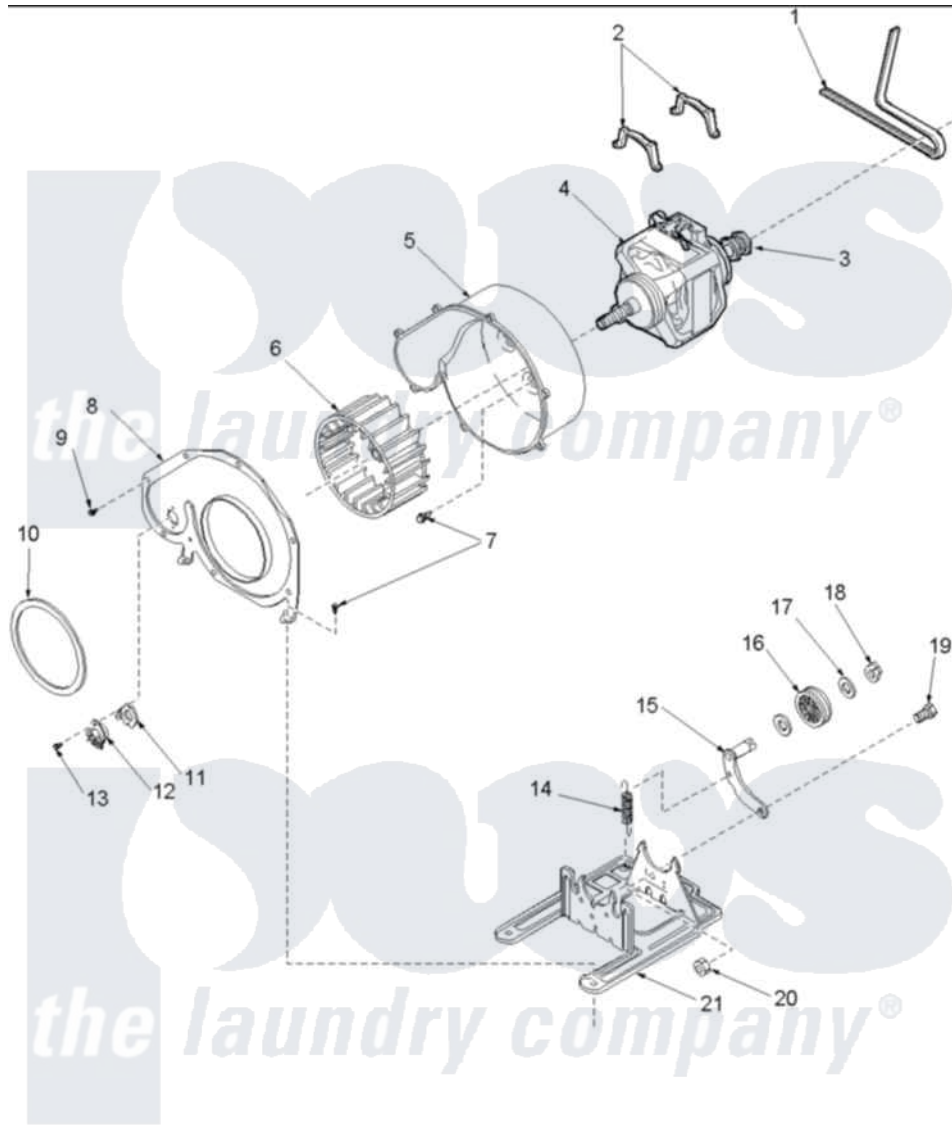

Amana ALG331RMW (BOM: PALG331RMW1) 07 - MOTOR AND FAN ASSEMBLIES

Amana Residential Amana ALG331RMW (BOM: PALG331RMW1) Dryer Parts Parts Diagram 07 - MOTOR AND FAN ASSEMBLIES

Click on the part number to view part

Item	Original Part Number	Replaced By	Status	Part Description
1	40111201			Belt, Cylinder
2	Y58047	660658		Clamp, Motor Mounting 343481 685441
3	40048501	2200376		Motor
4	40099801	2200376		Motor
5	56020			Housing, Blower
6	56000	510139P		Assembly Blower Fan Package
8	500078	511969P		Kit Blower Housing And Cover
9	31260			Screw, No.8 X 3/8 Ind H
10	40090001	37001119		Seal, Blower Housing
11	61623			Thermostat, Heater-BR
12	503979			Thermostat
13	31260			Screw, No.8 X 3/8 Ind H
14	56076			Spring, Idler

15	40113501	37001144	Assembly- Idler
16	Y54414		Assembly, Wheel And Bearing
17	52549		Washer, 501 ID X3/4 Odx
18	23748		Ring, Retaining
19	500824		Screw, 1/4-20 Unc Hex
20	52566	27001225	Nut, Jam Mid Lock 1/4-20
21	503613		Mount, Motor