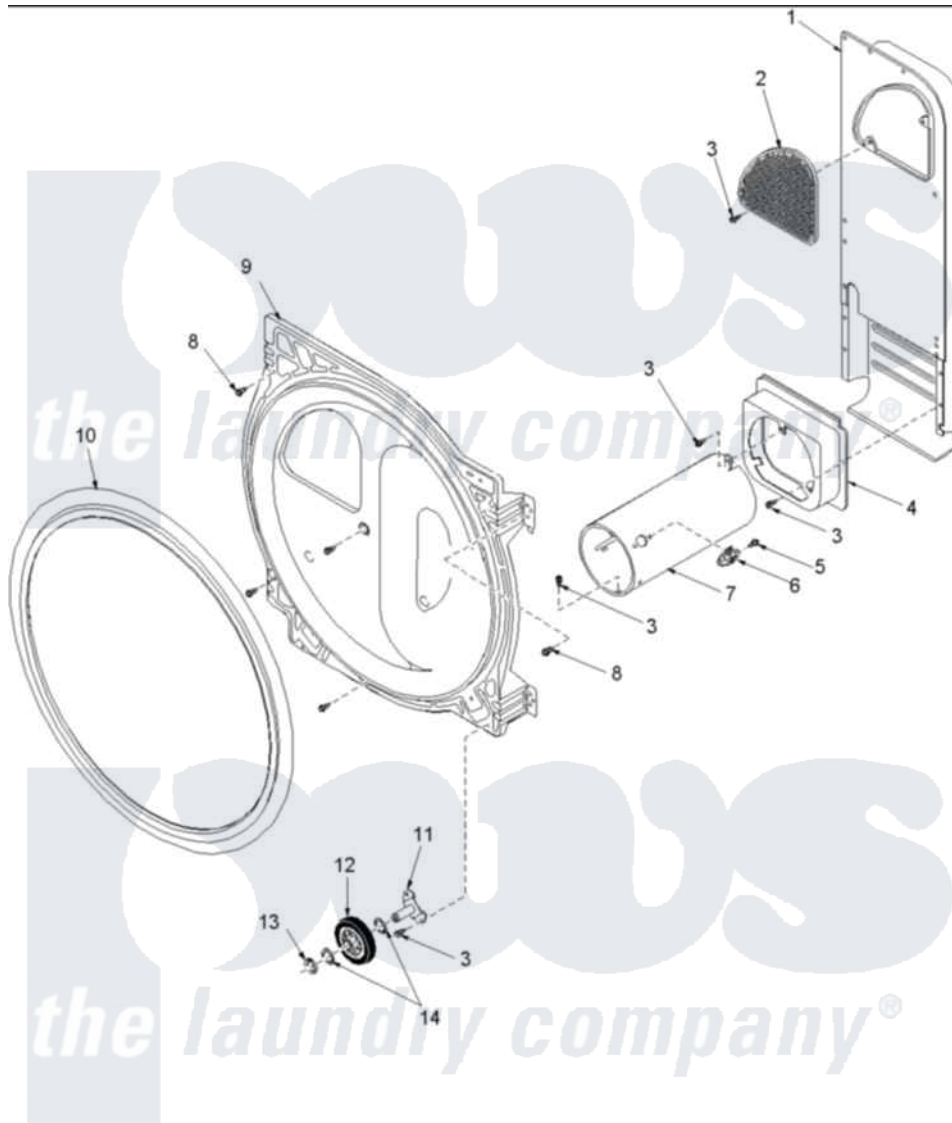

Amana ALG331RMW (BOM: PALG331RMW1) 08 - REAR BULKHEAD, ROLLERS & AIR DUCT ASSY

Amana [Residential Amana ALG331RMW \(BOM: PALG331RMW1\) Dryer Parts](#) Parts Diagram 08 - REAR BULKHEAD, ROLLERS & AIR DUCT ASSY
 Click on the part number to view part

Item	Original Part Number	Replaced By	Status	Part Description
1	503490	503605		Assembly, Heater Duct
2	500074	503605		Assembly, Heater Duct
4	500122	510101		Shroud Heat Duct
5	51782		Not Available	SCREW, 6B-20X5/16
6	Y61886			Thermostat, Limit-Blk
7	Y61888	37001303		Duct- Comb
9	504801W	502614WP		Bulkhead, Rear
10	501801	37001132		Seal, Cylinder
11	40113601			Assembly, Roller Brkt
12	500214	37001042		Assembly, Cylinder Roller
13	23748			Ring, Retaining
14	52549			Washer, 501 ID X3/4 Odx