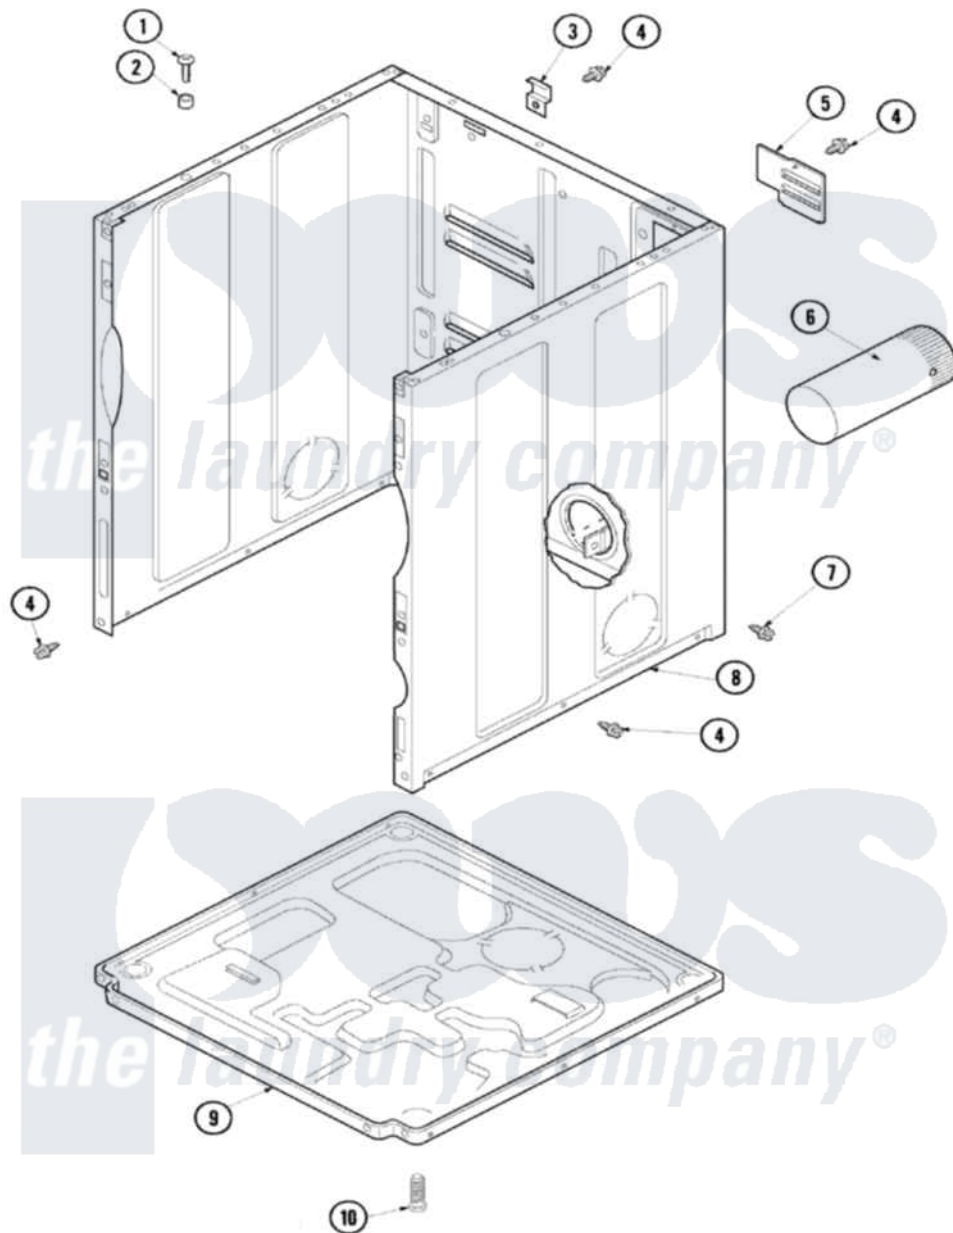

Amana ALG443RAC 01 - CABINET AND BASE

Amana [Residential Amana ALG443RAC Dryer Parts](#) Parts Diagram 01 - CABINET AND BASE
 Click on the part number to view part

Item	Original Part Number	Replaced By	Status	Part Description
1	32671	Y014874		Screw, Idler Arm And Sleeve
2	505187			Locator, Panel
3	500003			Hinge, Top
4	503661	27001200		Screw
5	503293			Plate, Access Cover
6	505518			Duct, Exhaust
7	503688			Screw, 10B-16 X .34 I
8	40076402CP			Cabinet, Dryer And Washer
9	500070			Base, Dryer
10	Y500101			Leg, Leveling