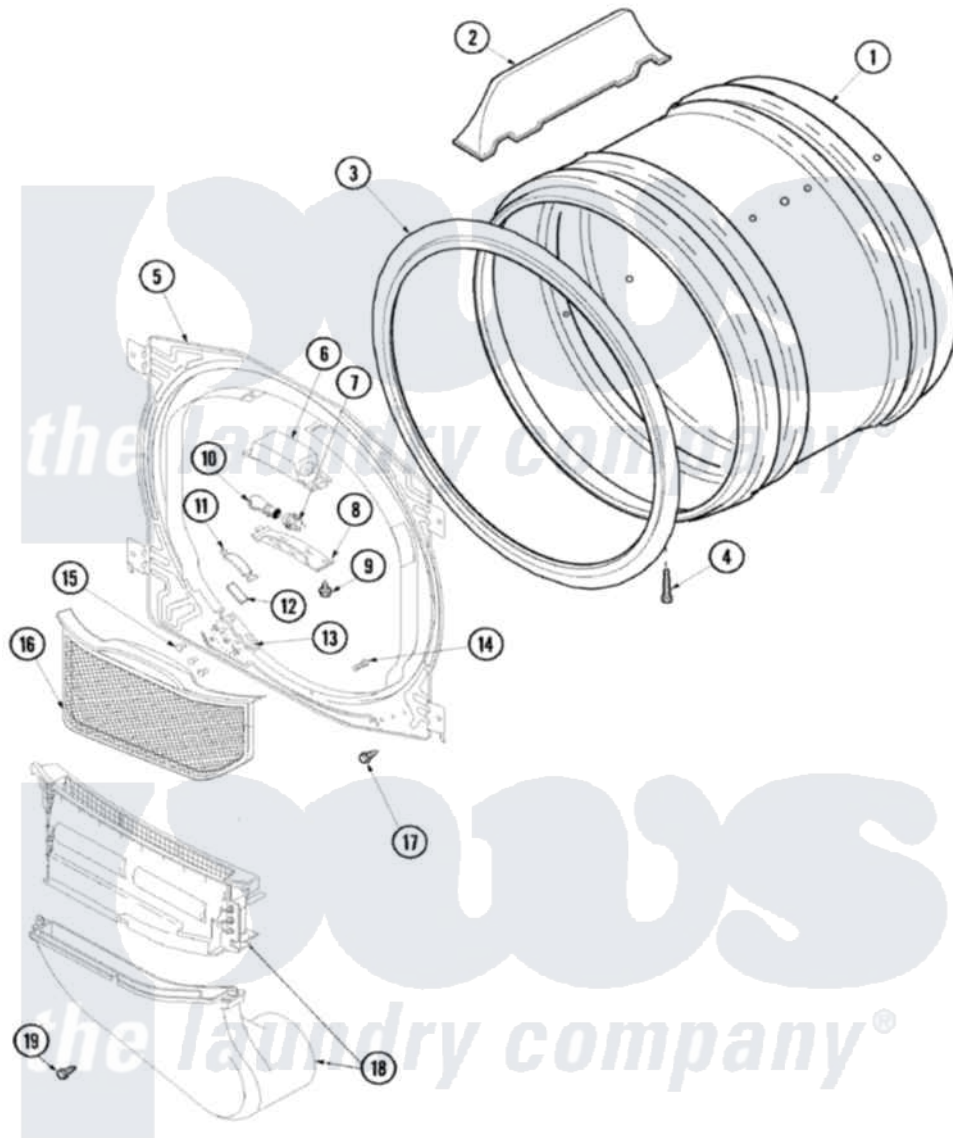

Amana ALG443RAC 04 - FRONT BULKHEAD, AIR DUCT & DRUM

Amana [Residential Amana ALG443RAC Dryer Parts](#) Parts Diagram 04 - FRONT BULKHEAD, AIR DUCT & DRUM
 Click on the part number to view part

Item	Original Part Number	Replaced By	Status	Part Description
1	504467WP			Cylinder Assembly
2	503703	12002559		Baffle Kit
3	501801	37001132		Seal, Cylinder
4	Y62588			Screw, 10BT-12 X 1 Tap
5	503616WP			Assembly, Frt Bulkhead
6	503622	Y504452		Light Assembly
7	Y504452			Light Assembly
8	40094301			Lens, Light
9	500227	505295		Screw, No.8ab-16 x 3/4 PH
10	Y60954	67001316		Bulb, Light
11	40116501	37001298		Glide- Dry
12	500121	510189		Pad Felt
13	37001036			Bracket, Cylinder Glide
14	500226			Screw, 8b-16 x 5/8 Tap
15	37001031	3370225		Screw
16	40124401	37001142		Filter, Lint