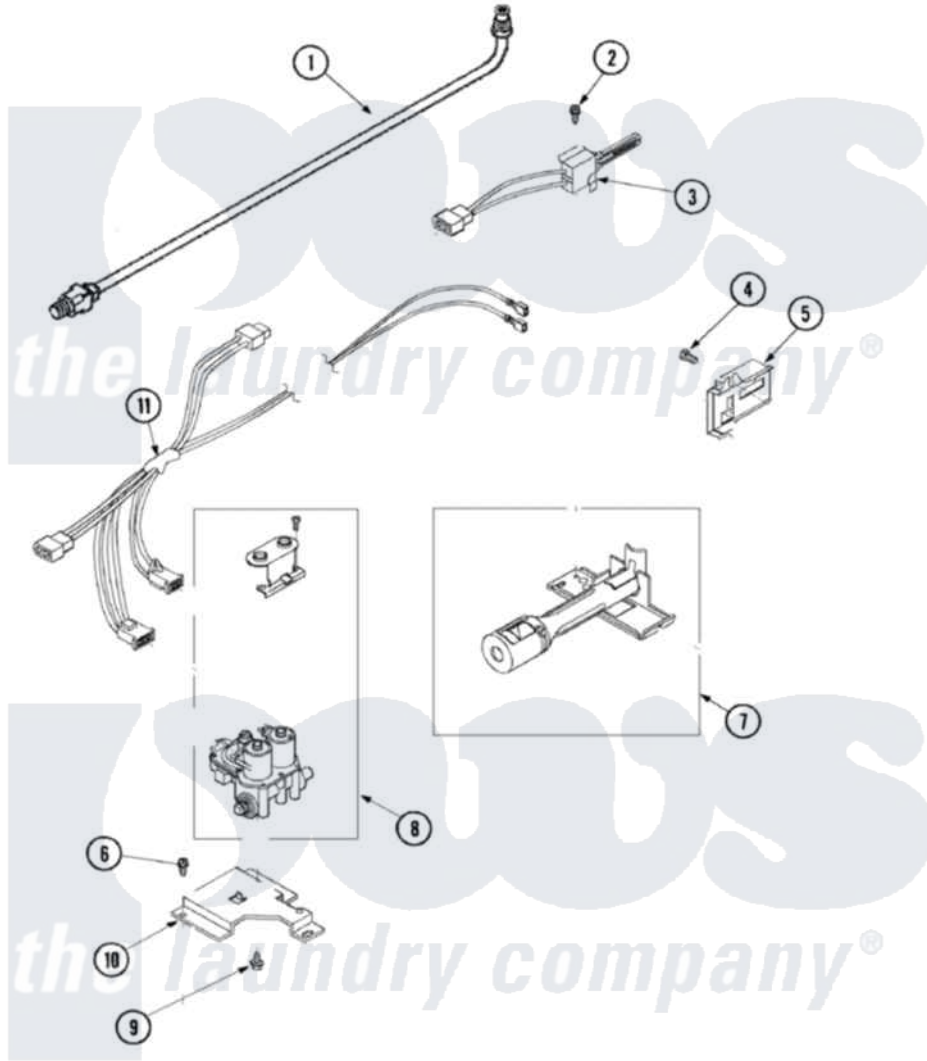

Amana ALG443RAC 05 - GAS VALVE & IGNITER

Amana Residential Amana ALG443RAC Dryer Parts Parts Diagram 05 - GAS VALVE & IGNITER
 Click on the part number to view part

Item	Original Part Number	Replaced By	Status	Part Description
1	37001001	37001127		Valve And Pipe Assembly
2	51782		Not Available	SCREW, 6B-20X5/16
3	40069801P	37001308		Ignitor
4	23222	3177991		Screw
5	Y56231	338906		Radiant, Sensor
6	503688			Screw, 10B-16 X .34 I
7	Y56234	37001304		Burner Ign
8	37001002			Assembly, Gas Valve
"	12001349	279834		Coil-Valve
9	56124	3370225		Screw
10	500821			Bracket, Mounting-Gas
11	37001007			Harness, Wire