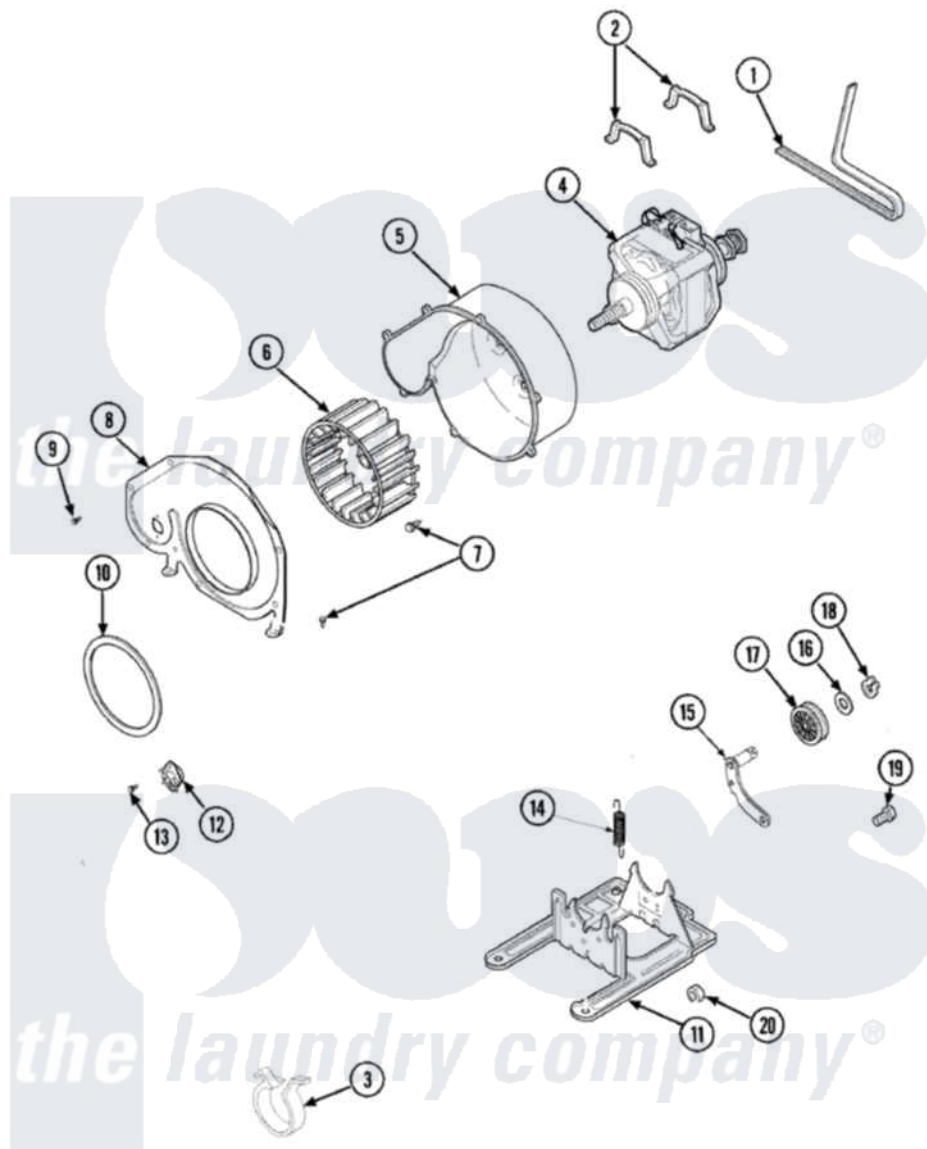

Amana ALG443RAC 06 - MOTOR & FAN

Amana Residential Amana ALG443RAC Dryer Parts Parts Diagram 06 - MOTOR & FAN
 Click on the part number to view part

Item	Original Part Number	Replaced By	Status	Part Description
1	40111201			Belt, Cylinder
2	Y58047	660658		Clamp, Motor Mounting 343481 685441
3	504034			Clip, Wire
4	40099801	2200376		Motor
"	2200376			Motor
5	56020			Housing, Blower
6	56000	510139P		Assembly Blower Fan Package
7	503661	27001200		Screw
8	500078	511969P		Kit Blower Housing And Cover
9	31260			Screw, No.8 X 3/8 Ind H
10	40090001	37001119		Seal, Blower Housing
NI	61623			Thermostat, Heater-BR
12	503979			Thermostat
13	M0211217	489464		Screw
14	56076			Spring, Idler

15	40113501	37001144	Assembly- Idler
16	52549		Washer, 501 ID X3/4 Odx
17	Y54414		Assembly, Wheel And Bearing
18	23748		Ring, Retaining
19	500824		Screw, 1/4-20 Unc Hex
20	52566	27001225	Nut, Jam Mid Lock 1/4-20
21	503613		Mount, Motor