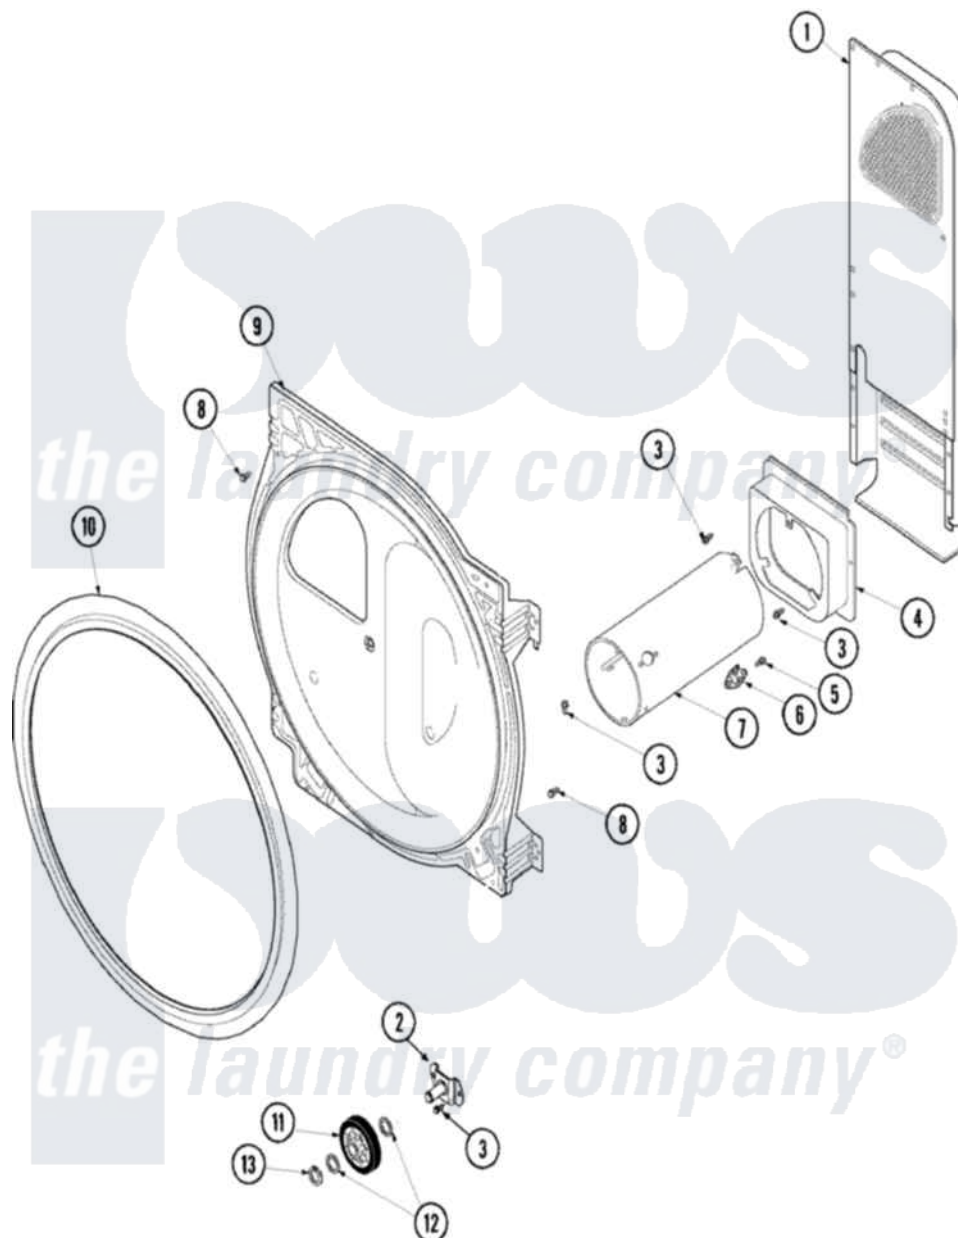

Amana ALG443RAC 07 - REAR BULKHEAD, ROLLER & AIR DUCT

Amana Residential Amana ALG443RAC Dryer Parts Parts Diagram 07 - REAR BULKHEAD, ROLLER & AIR DUCT
 Click on the part number to view part

Item	Original Part Number	Replaced By	Status	Part Description
1	503605			Assembly, Heater Duct
2	40113601			Assembly, Roller Brkt
3	503688			Screw, 10B-16 X .34 I
4	500122	510101		Shroud Heat Duct
5	51782		Not Available	SCREW, 6B-20X5/16
6	40113801			Fuse, Thermal
"	Y61886			Thermostat, Limit-Blk
7	Y61888	37001303		Duct- Comb
8	503661	27001200		Screw
9	502614WP			Bulkhead, Rear
10	501801	37001132		Seal, Cylinder
11	500214	37001042		Assembly, Cylinder Roller
12	52549			Washer, 501 ID X3/4 Odx
13	23748			Ring, Retaining