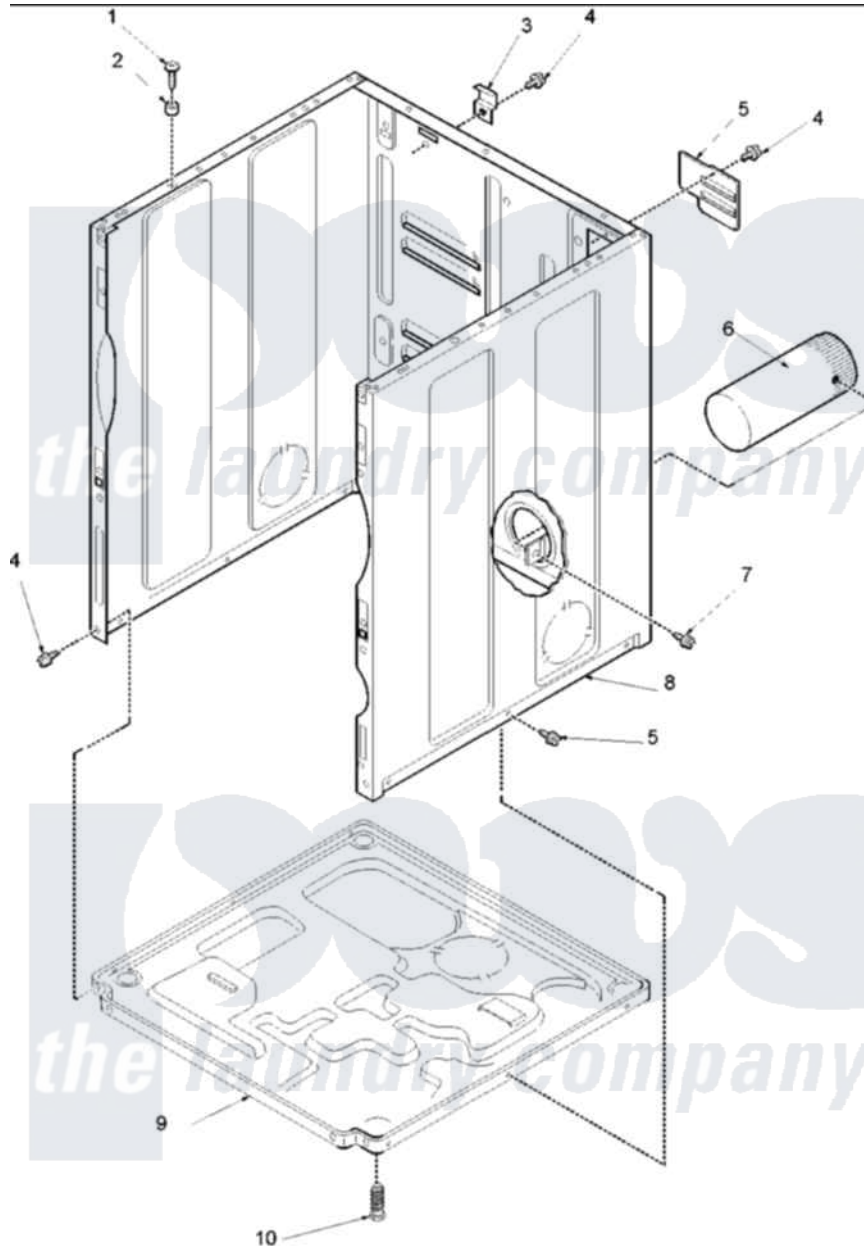

# Amana ALG443RAC (BOM: PALG443RAC) 01 - CABINET AND BASE

Amana Residential Amana ALG443RAC (BOM: PALG443RAC) Dryer Parts Parts Diagram 01 - CABINET AND BASE  
 Click on the part number to view part

Item	Original Part Number	Replaced By	Status	Part Description
1	32671	<a href="#">Y014874</a>		Screw, Idler Arm And Sleeve
2	<a href="#">505187</a>			Locator, Panel
3	<a href="#">500003</a>			Hinge, Top
5	500114	<a href="#">510903</a>		Plate Access Panel
6	<a href="#">505518</a>			Duct, Exhaust
8	40076402C	<a href="#">40076402CP</a>		Cabinet, Dryer And Washer
9	<a href="#">500070</a>			Base, Dryer
10	<a href="#">Y500101</a>			Leg, Leveling
NI	<a href="#">38384</a>			Relief, Strain
"	<a href="#">502014P</a>			Assembly, Power Cord