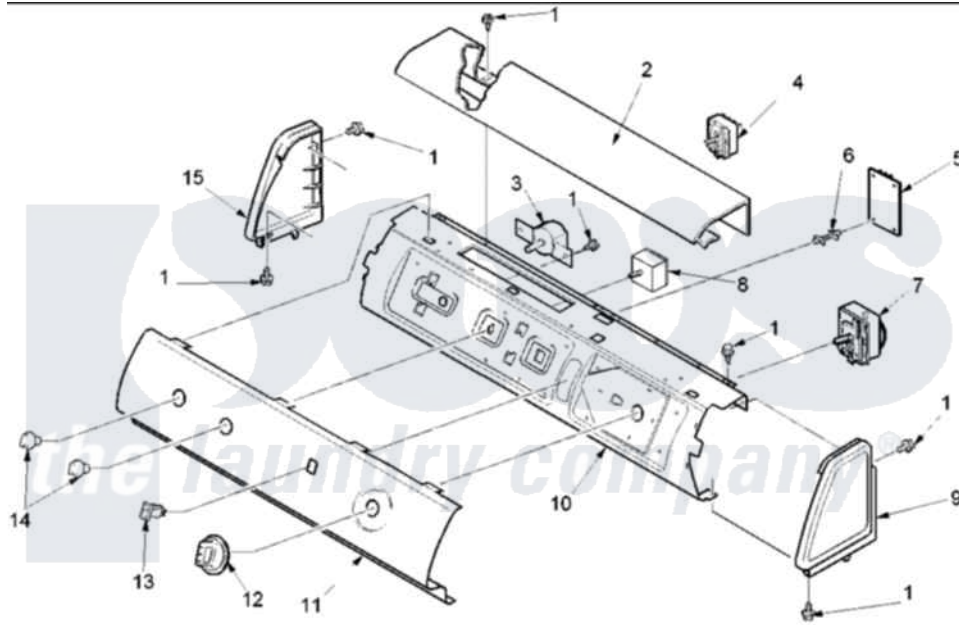

Amana ALG443RAC (BOM: PALG443RAC) 02 - CONTROL PANEL

Amana Residential Amana ALG443RAC (BOM: PALG443RAC) Dryer Parts Parts Diagram 02 - CONTROL PANEL
 Click on the part number to view part

Item	Original Part Number	Replaced By	Status	Part Description
2	503674C			Cover, Top
4	40084201			Switch, Temp Selector
7	40112701	R0000410		Timer
8	40070501			Buzzer, Adjustable
9	40012701C		Not Available	ENDCAP (RT-BSQ)
10	40039610			Panel, Support
11	40092001C		Not Available	PANEL,GRAPHIC(BISQUE)
12	40013601C			Assembly, Timer Knob
13	38424L	38424W		Switch, Rocker
14	40013402C			Knob, Selector
15	40012702C		Not Available	ENDCAP (LT-BSQ)