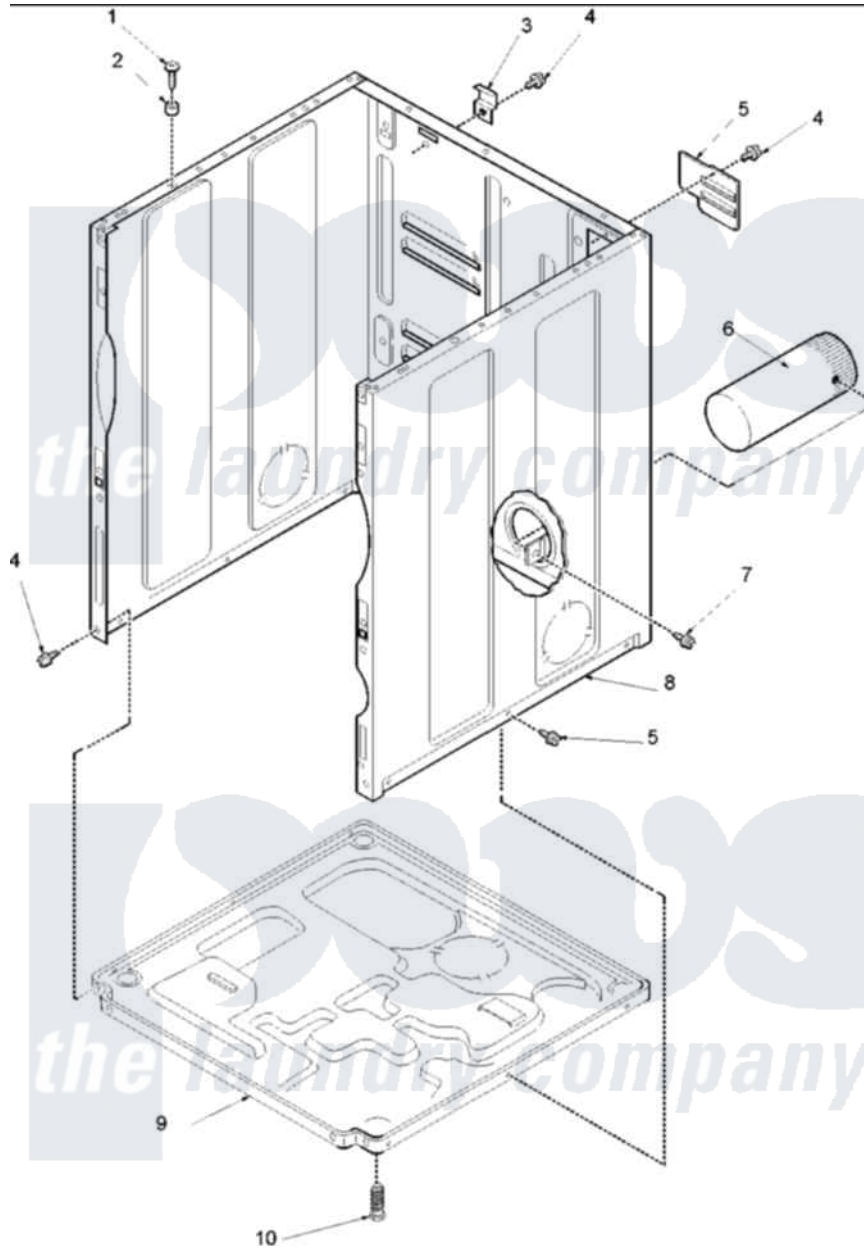

# Amana ALG443RAC (BOM: PALG443RAC1) 01 - CABINET AND BASE

Amana Residential Amana ALG443RAC (BOM: PALG443RAC1) Dryer Parts Parts Diagram 01 - CABINET AND BASE  
 Click on the part number to view part

Item	Original Part Number	Replaced By	Status	Part Description
1	32671	<a href="#">Y014874</a>		Screw, Idler Arm And Sleeve
2	<a href="#">505187</a>			Locator, Panel
3	<a href="#">500003</a>			Hinge, Top
5	500114	<a href="#">510903</a>		Plate Access Panel
6	<a href="#">505518</a>			Duct, Exhaust
8	40076402C	<a href="#">40076402CP</a>		Cabinet, Dryer And Washer
9	<a href="#">500070</a>			Base, Dryer
10	<a href="#">Y500101</a>			Leg, Leveling
NI	<a href="#">38384</a>			Relief, Strain
"	<a href="#">502014P</a>			Assembly, Power Cord