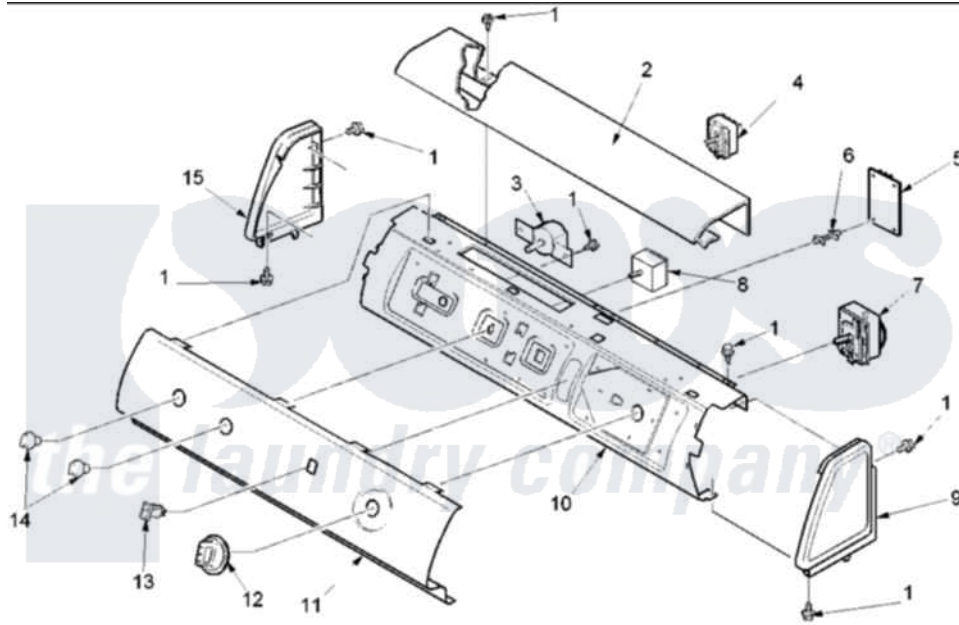

Amana ALG443RAC (BOM: PALG443RAC1) 02 - CONTROL PANEL

Amana Residential Amana ALG443RAC (BOM: PALG443RAC1) Dryer Parts Parts Diagram 02 - CONTROL PANEL
 Click on the part number to view part

Item	Original Part Number	Replaced By	Status	Part Description
2	503674C			Cover, Top
4	40084201			Switch, Temp Selector
7	40112701	R0000410		Timer
8	40070501			Buzzer, Adjustable
9	40012701C		Not Available	ENDCAP (RT-BSQ)
10	40039610			Panel, Support
11	40092001C		Not Available	PANEL,GRAPHIC(BISQUE)
12	40013601C			Assembly, Timer Knob
13	38424L	38424W		Switch, Rocker
14	40013402C			Knob, Selector
15	40012702C		Not Available	ENDCAP (LT-BSQ)