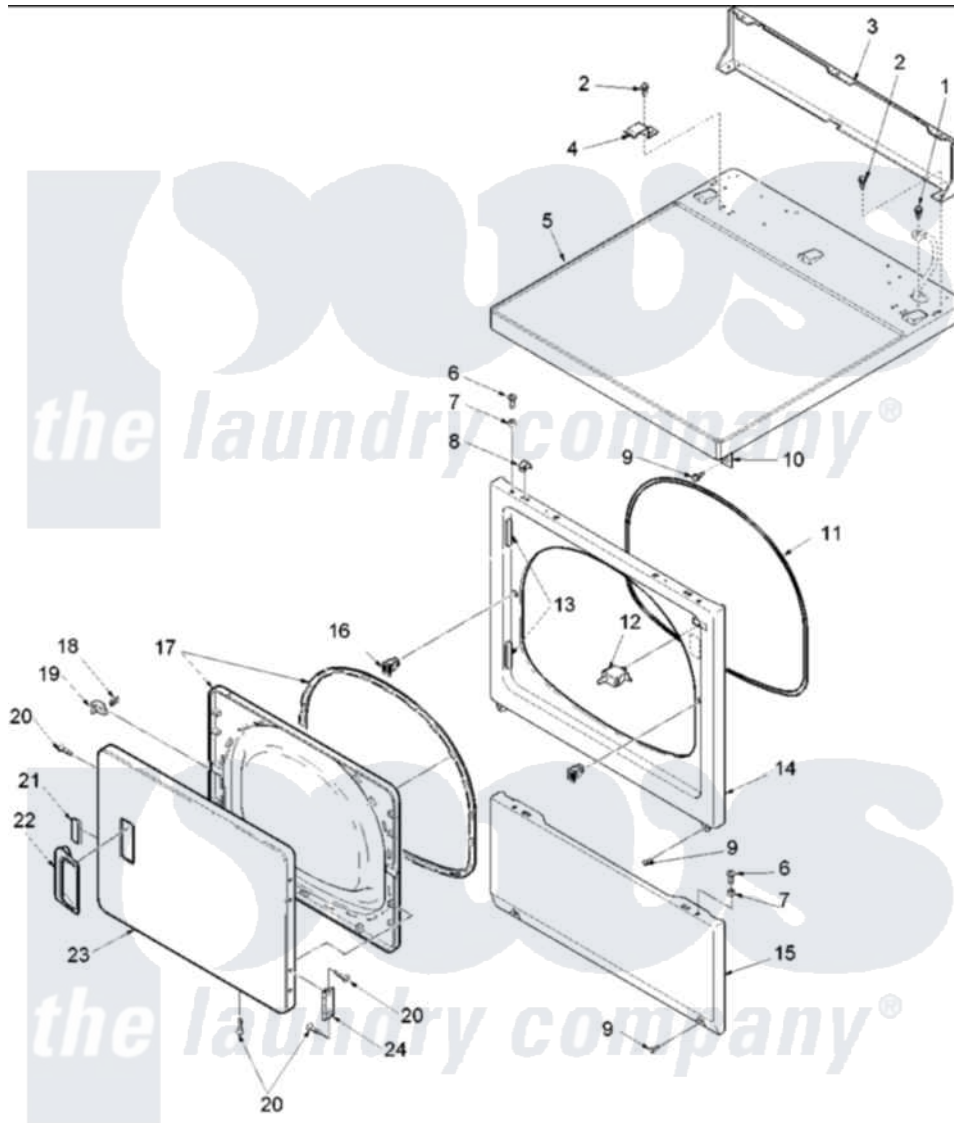

Amana ALG443RAC (BOM: PALG443RAC1) 03 - DOOR AND FRONT, ACCESS, AND TOP PANELS

Amana Residential Amana ALG443RAC (BOM: PALG443RAC1) Dryer Parts Parts Diagram 03 - DOOR AND FRONT, ACCESS, AND TOP PANELS
 Click on the part number to view part

Item	Original Part Number	Replaced By	Status	Part Description
3	500343		Not Available	PANEL,BACK(HOME HOOD)
4	Y503876			Clip, Hold Down
5	40070301C	37001033		Panel, Top
6	32671	Y014874		Screw, Idler Arm And Sleeve
7	505187			Locator, Panel
8	56080	22001650		Fastener, Spring
10	500084	40130801		Bracket, Top Mount
11	504005	511056		Seal Front Panel
12	Y504570	W10169313		Switch-Dor
13	503126			Plug, Hinge Hole
14	503639C	503656CP		Panel, Front
15	40045302CP	40045301CP		Panel, Access
16	54660	LA-1003		Door Catch Kit
17	503643W	37001028		Seal And Liner, Assembly
18	500039	510181		Strike Doormetal