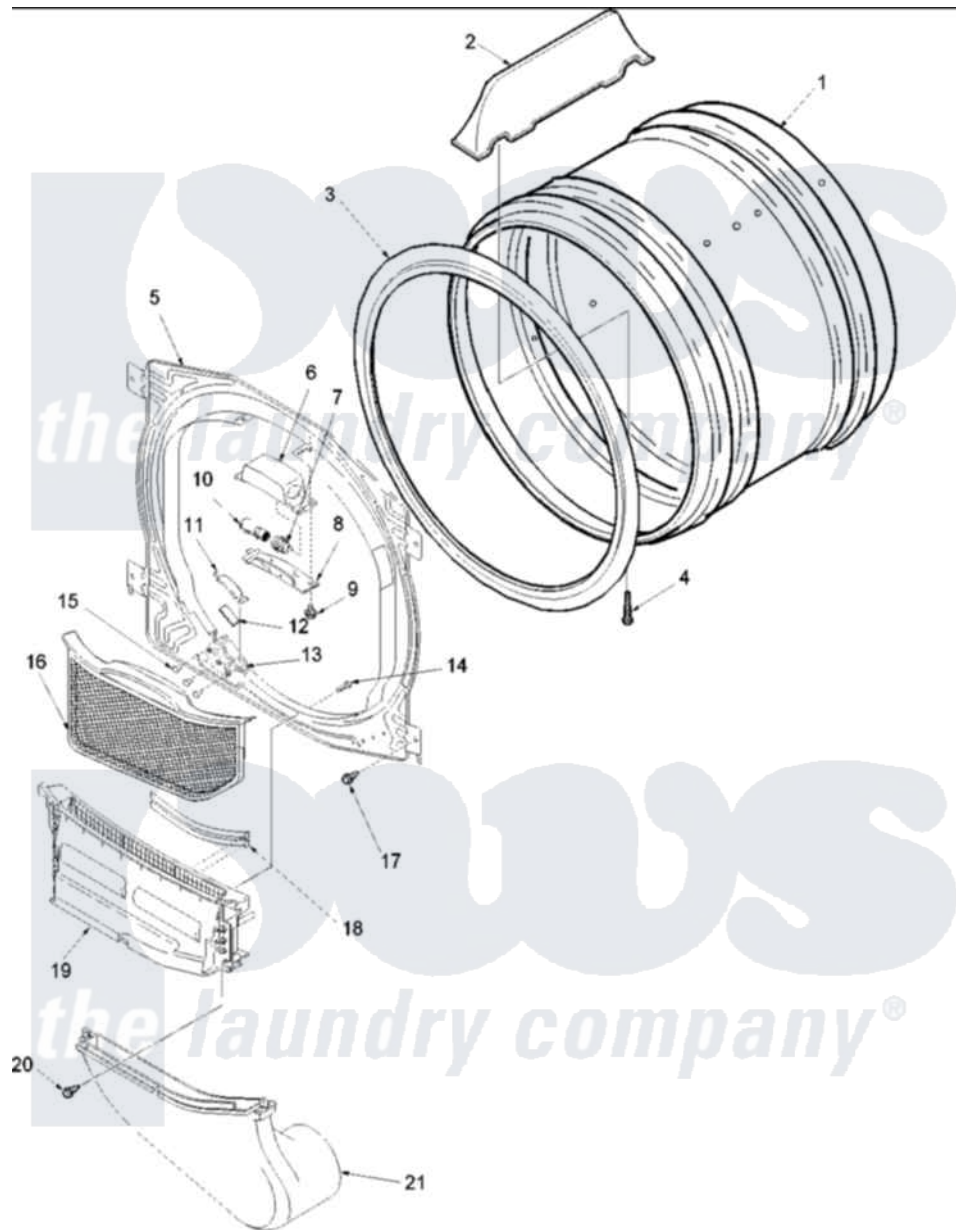

Amana ALG443RAC (BOM: PALG443RAC1) 04 - FRONT BULKHEAD, AIR DUCT & DRUM

Amana Residential Amana ALG443RAC (BOM: PALG443RAC1) Dryer Parts Parts Diagram 04 - FRONT BULKHEAD, AIR DUCT & DRUM
 Click on the part number to view part

Item	Original Part Number	Replaced By	Status	Part Description
1	504467WP			Cylinder Assembly
2	503703	12002559		Baffle Kit
3	501801	37001132		Seal, Cylinder
4	Y62588			Screw, 10BT-12 X 1 Tap
5	503709WP	503616WP		Assembly, Frt Bulkhead
6	503622	Y504452		Light Assembly
7	504458	Y504452		Light Assembly
8	40094301			Lens, Light
9	500227	505295		Screw, No.8ab-16 x 3/4 PH
10	Y60954	67001316		Bulb, Light
12	500092	510189		Pad Felt
13	37001036			Bracket, Cylinder Glide
15	37001031	3370225		Screw
16	Y503627	37001142		Filter, Lint
19	505528	37001141		Air Duct Assembly