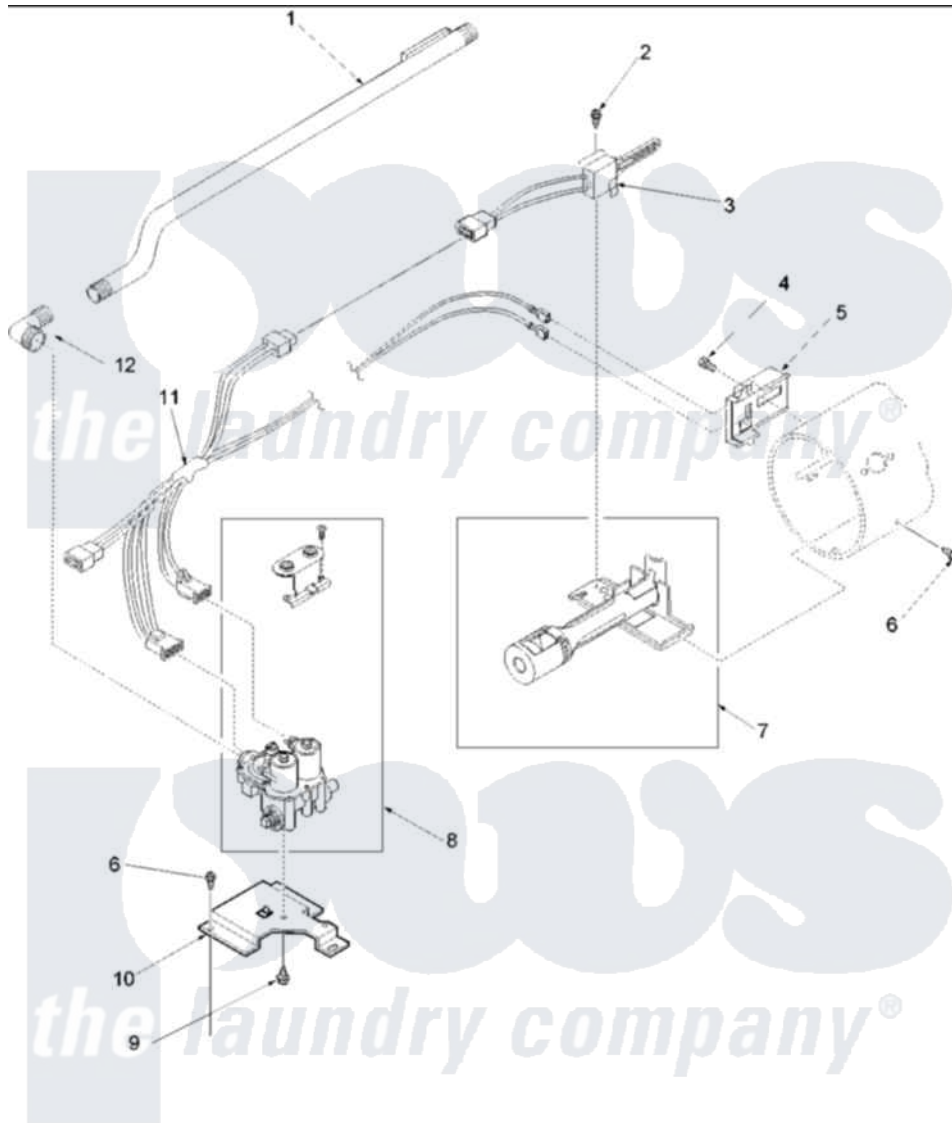

Amana ALG443RAC (BOM: PALG443RAC1) 05 - GAS VALVE, IGNITER & GAS CONVERSION KIT

Amana Residential Amana ALG443RAC (BOM: PALG443RAC1) Dryer Parts Parts Diagram 05 - GAS VALVE, IGNITER & GAS CONVERSION KIT
 Click on the part number to view part

Item	Original Part Number	Replaced By	Status	Part Description
1	37001001	37001127		Valve And Pipe Assembly
2	51782		Not Available	SCREW, 6B-20X5/16
3	40069801	37001308		Ignitor
4	23222	3177991		Screw
5	Y56231	338906		Radiant, Sensor
6	503688			Screw, 10B-16 X .34 I
7	Y56234	37001304		Burner Ign
8	37001002			Assembly, Gas Valve
9	56124	3370225		Screw
10	500821			Bracket, Mounting-Gas
11	37001007			Harness, Wire