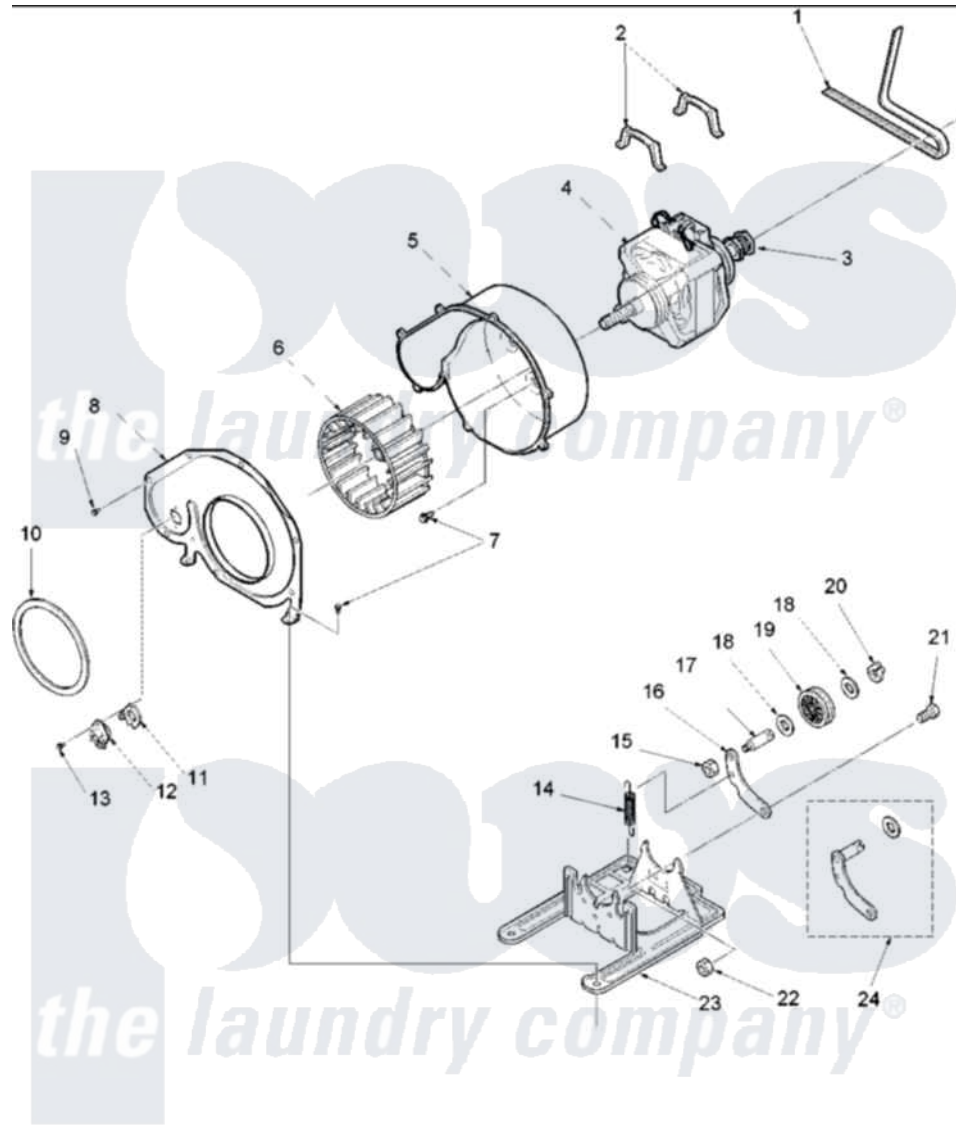

Amana ALG443RAC (BOM: PALG443RAC1) 07 - MOTOR AND FAN ASSEMBLIES

Amana Residential Amana ALG443RAC (BOM: PALG443RAC1) Dryer Parts Parts Diagram 07 - MOTOR AND FAN ASSEMBLIES

Click on the part number to view part

Item	Original Part Number	Replaced By	Status	Part Description
1	40111201			Belt, Cylinder
2	Y58047	660658		Clamp, Motor Mounting 343481 685441
3	40048501	2200376		Motor
4	40099801	2200376		Motor
5	56020			Housing, Blower
6	56000	510139P		Assembly Blower Fan Package
8	500078	511969P		Kit Blower Housing And Cover
9	31260			Screw, No.8 X 3/8 Ind H
10	40090001	37001119		Seal, Blower Housing
11	61623			Thermostat, Heater-BR
12	503979			Thermostat
13	Y33561	489464		Screw
14	56076			Spring, Idler

15	56156	358160	Nut
16	500910	37001144	Assembly- Idler
17	56461		Shaft
18	52549		Washer, 501 ID X3/4 Odx
19	Y54414		Assembly, Wheel And Bearing
20	23748		Ring, Retaining
21	500824		Screw, 1/4-20 Unc Hex
22	52566	27001225	Nut, Jam Mid Lock 1/4-20
23	503613		Mount, Motor
24	40113501	37001144	Assembly- Idler