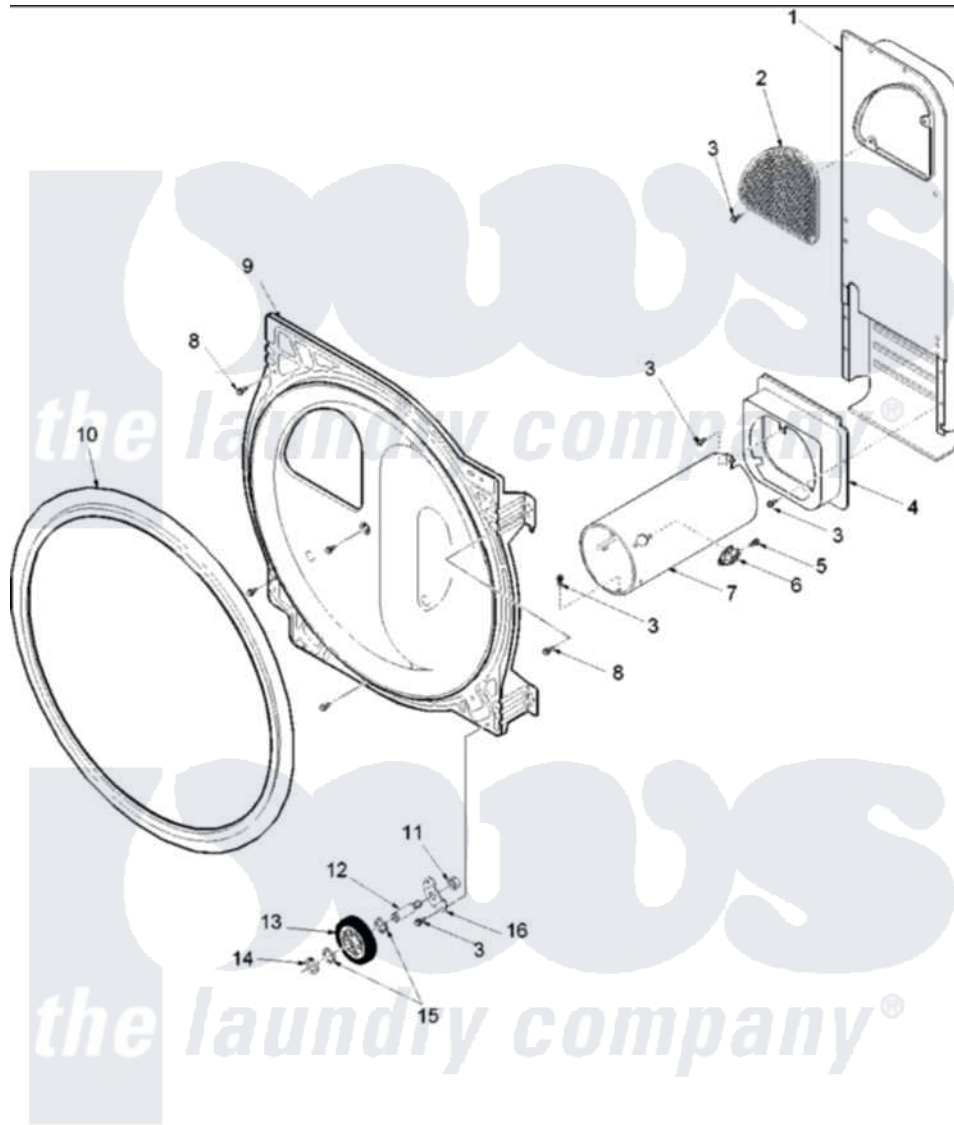

**Amana ALG443RAC (BOM: PALG443RAC1) 08 - REAR BULKHEAD, ROLLERS & AIR DUCT ASSY**

Amana Residential Amana ALG443RAC (BOM: PALG443RAC1) Dryer Parts Parts Diagram 08 - REAR BULKHEAD, ROLLERS & AIR DUCT ASSY  
 Click on the part number to view part

Item	Original Part Number	Replaced By	Status	Part Description
1	503490	<a href="#">503605</a>		Assembly, Heater Duct
2	500074	<a href="#">503605</a>		Assembly, Heater Duct
4	500122	<a href="#">510101</a>		Shroud Heat Duct
5	51782		Not Available	SCREW, 6B-20X5/16
6	<a href="#">Y61886</a>			Thermostat, Limit-Blk
7	Y61888	<a href="#">37001303</a>		Duct- Comb
9	504801WP	<a href="#">502614WP</a>		Bulkhead, Rear
10	501801	<a href="#">37001132</a>		Seal, Cylinder
11	56156	<a href="#">358160</a>		Nut
12	<a href="#">56461</a>			Shaft
13	500214	<a href="#">37001042</a>		Assembly, Cylinder Roller
14	<a href="#">23748</a>			Ring, Retaining
15	<a href="#">52549</a>			Washer, 501 ID X3/4 Odx
16	500062	<a href="#">40113601</a>		Assembly, Roller Brkt