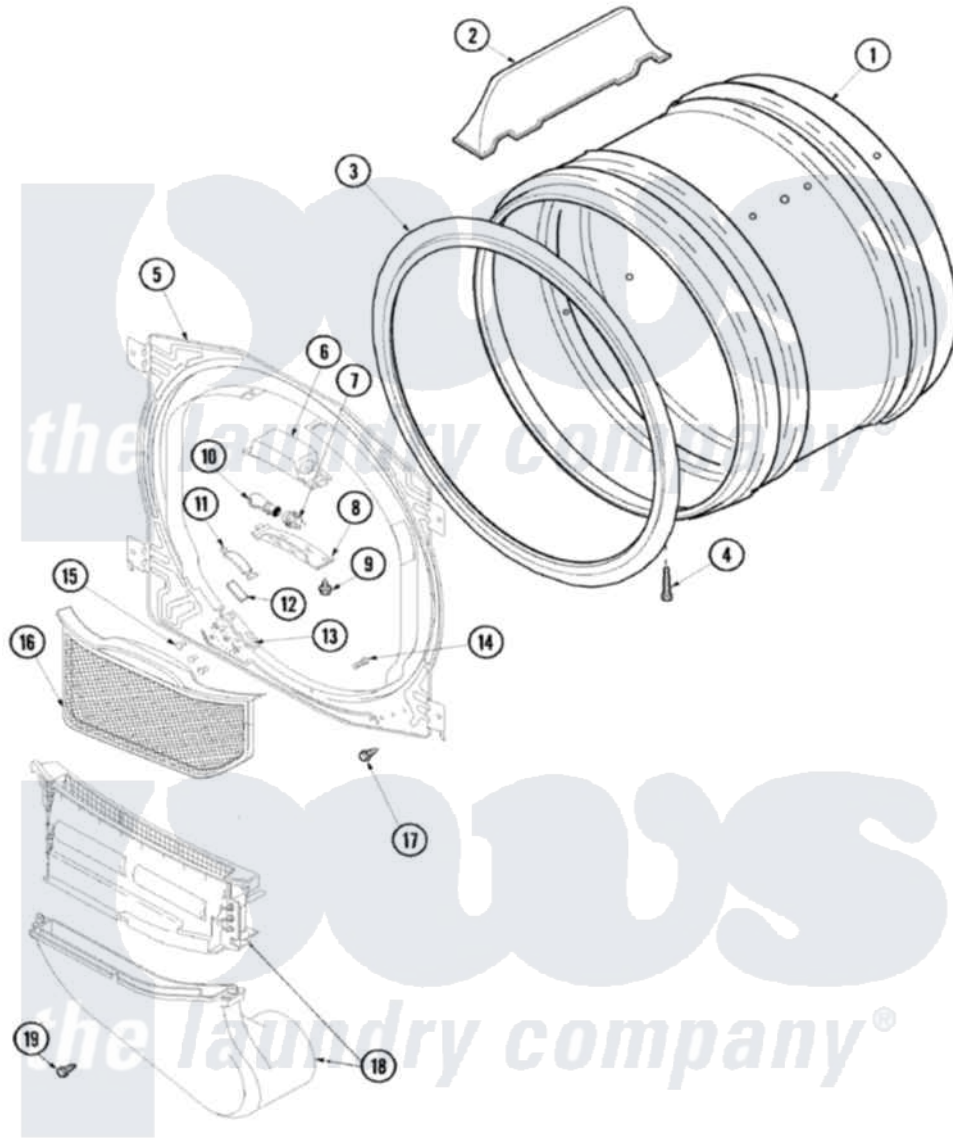

Amana ALG443RAW 04 - FRONT BULKHEAD, AIR DUCT & DRUM

Amana Residential Amana ALG443RAW Dryer Parts Parts Diagram 04 - FRONT BULKHEAD, AIR DUCT & DRUM
 Click on the part number to view part

Item	Original Part Number	Replaced By	Status	Part Description
1	504467WP			Cylinder Assembly
2	503703	12002559		Baffle Kit
3	501801	37001132		Seal, Cylinder
4	Y62588			Screw, 10BT-12 X 1 Tap
5	503616WP			Assembly, Frt Bulkhead
6	503622	Y504452		Light Assembly
7	Y504452			Light Assembly
8	40094301			Lens, Light
9	500227	505295		Screw, No.8ab-16 x 3/4 PH
10	Y60954	67001316		Bulb, Light
11	40116501	37001298		Glide- Dry
12	500121	510189		Pad Felt
13	37001036			Bracket, Cylinder Glide
14	500226			Screw, 8b-16 x 5/8 Tap
15	37001031	3370225		Screw
16	40124401	37001142		Filter, Lint

17

[503688](#)

Screw, 10B-16 X .34 I

18

Y504806

[37001141](#)

Air Duct Assembly

19

[501285](#)

Screw, No.12 X 9/16-Pla