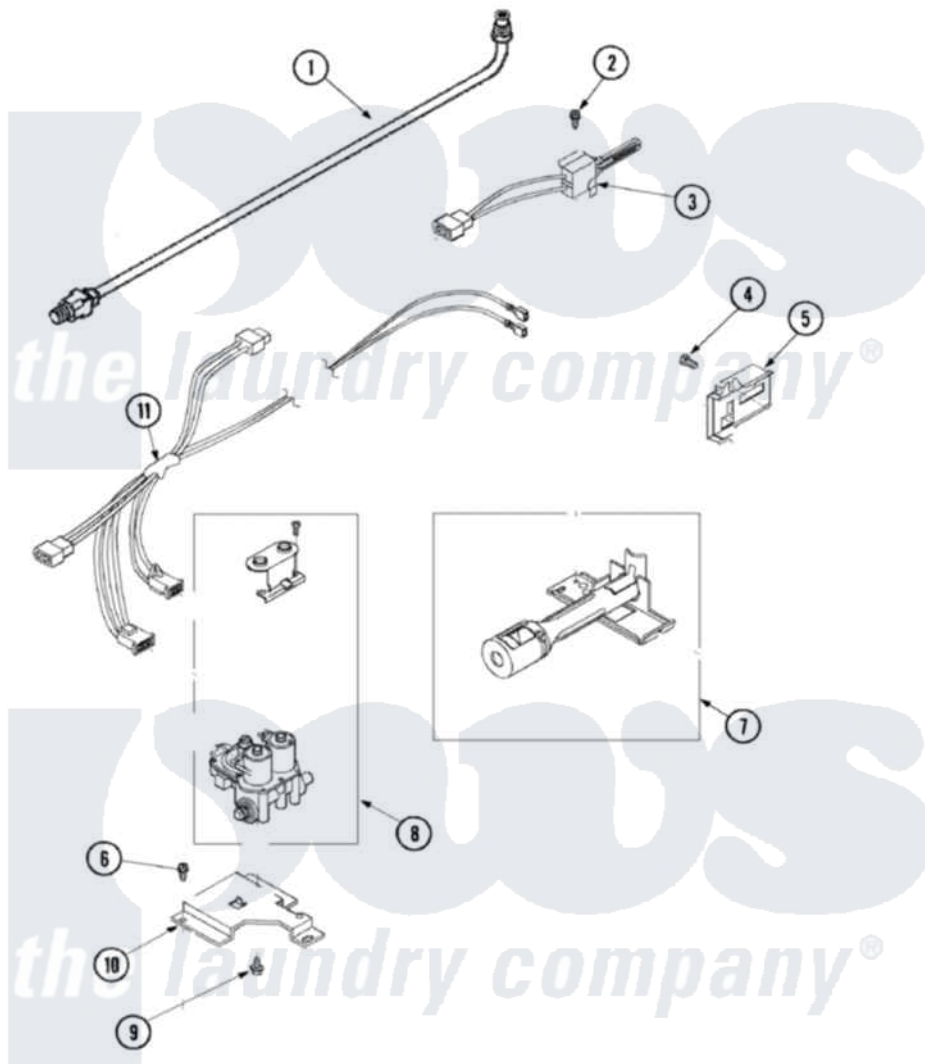

Amana ALG443RAW 05 - GAS VALVE & IGNITER

Amana [Residential Amana ALG443RAW Dryer Parts](#) Parts Diagram 05 - GAS VALVE & IGNITER
 Click on the part number to view part

Item	Original Part Number	Replaced By	Status	Part Description
1	37001001	37001127		Valve And Pipe Assembly
2	51782		Not Available	SCREW, 6B-20X5/16
3	40069801P	37001308		Ignitor
4	23222	3177991		Screw
5	Y56231	338906		Radiant, Sensor
6	503688			Screw, 10B-16 X .34 I
7	Y56234	37001304		Burner Ign
8	37001002			Assembly, Gas Valve
"	12001349	279834		Coil-Valve
9	56124	3370225		Screw
10	500821			Bracket, Mounting-Gas
11	37001007			Harness, Wire