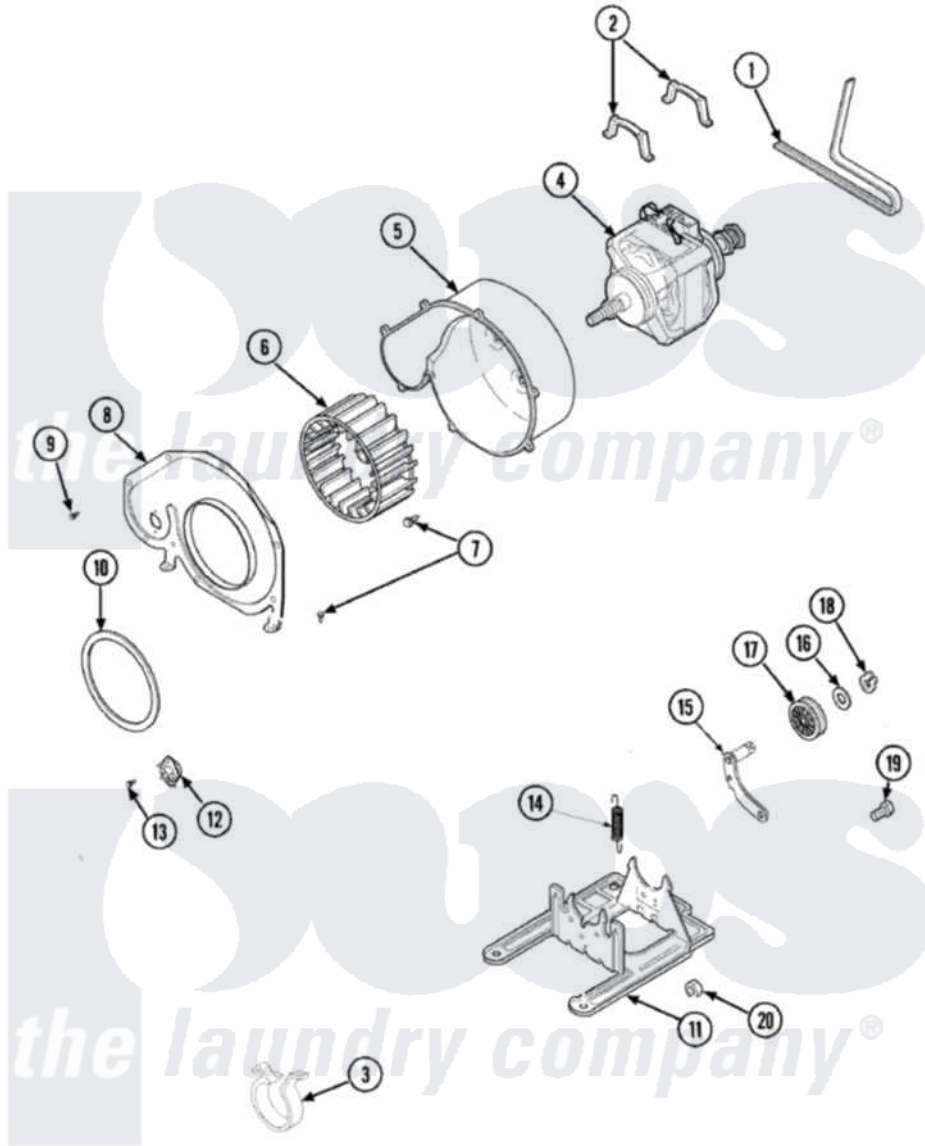

# Amana ALG443RAW 06 - MOTOR & FAN

Amana [Residential Amana ALG443RAW Dryer Parts](#) Parts Diagram 06 - MOTOR & FAN  
 Click on the part number to view part

Item	Original Part Number	Replaced By	Status	Part Description
1	<a href="#">40111201</a>			Belt, Cylinder
2	Y58047	<a href="#">660658</a>		Clamp, Motor Mounting 343481 685441
3	<a href="#">504034</a>			Clip, Wire
4	40099801	<a href="#">2200376</a>		Motor
"	<a href="#">2200376</a>			Motor
5	<a href="#">56020</a>			Housing, Blower
6	56000	<a href="#">510139P</a>		Assembly Blower Fan Package
7	503661	<a href="#">27001200</a>		Screw
8	500078	<a href="#">511969P</a>		Kit Blower Housing And Cover
9	<a href="#">31260</a>			Screw, No.8 X 3/8 Ind H
10	40090001	<a href="#">37001119</a>		Seal, Blower Housing
NI	<a href="#">61623</a>			Thermostat, Heater-BR
12	<a href="#">503979</a>			Thermostat
13	M0211217	<a href="#">489464</a>		Screw
14	<a href="#">56076</a>			Spring, Idler

15	40113501	<a href="#">37001144</a>	Assembly- Idler
16	<a href="#">52549</a>		Washer, 501 ID X3/4 Odx
17	<a href="#">Y54414</a>		Assembly, Wheel And Bearing
18	<a href="#">23748</a>		Ring, Retaining
19	<a href="#">500824</a>		Screw, 1/4-20 Unc Hex
20	52566	<a href="#">27001225</a>	Nut, Jam Mid Lock 1/4-20
21	<a href="#">503613</a>		Mount, Motor