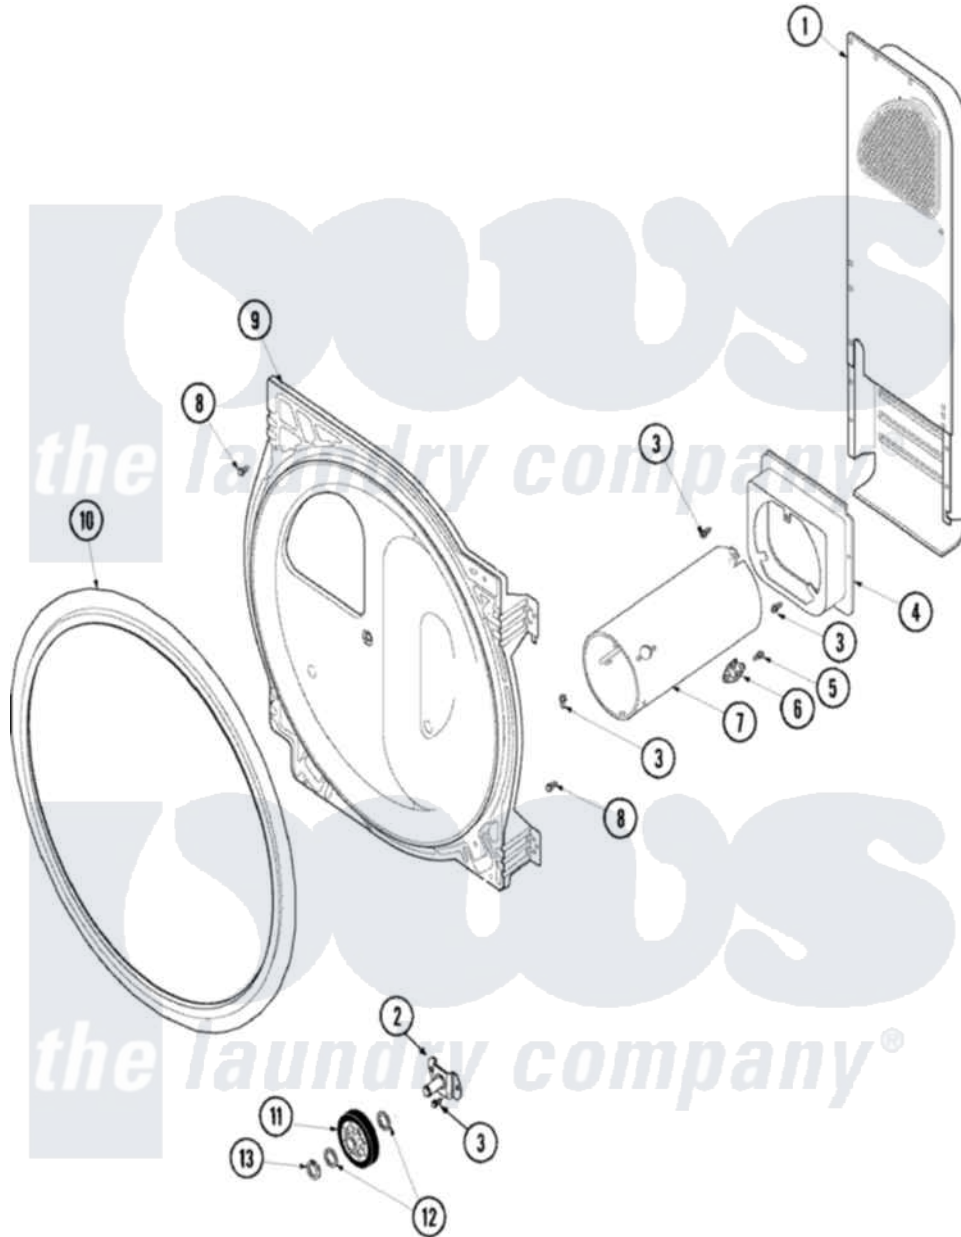

# Amana ALG443RAW 07 - REAR BULKHEAD, ROLLER & AIR DUCT

Amana Residential Amana ALG443RAW Dryer Parts Parts Diagram 07 - REAR BULKHEAD, ROLLER & AIR DUCT  
 Click on the part number to view part

Item	Original Part Number	Replaced By	Status	Part Description
1	<a href="#">503605</a>			Assembly, Heater Duct
2	<a href="#">40113601</a>			Assembly, Roller Brkt
3	<a href="#">503688</a>			Screw, 10B-16 X .34 I
4	500122	<a href="#">510101</a>		Shroud Heat Duct
5	51782		Not Available	SCREW, 6B-20X5/16
6	<a href="#">40113801</a>			Fuse, Thermal
"	<a href="#">Y61886</a>			Thermostat, Limit-Blk
7	Y61888	<a href="#">37001303</a>		Duct- Comb
8	503661	<a href="#">27001200</a>		Screw
9	<a href="#">502614WP</a>			Bulkhead, Rear
10	501801	<a href="#">37001132</a>		Seal, Cylinder
11	500214	<a href="#">37001042</a>		Assembly, Cylinder Roller
12	<a href="#">52549</a>			Washer, 501 ID X3/4 Odx
13	<a href="#">23748</a>			Ring, Retaining