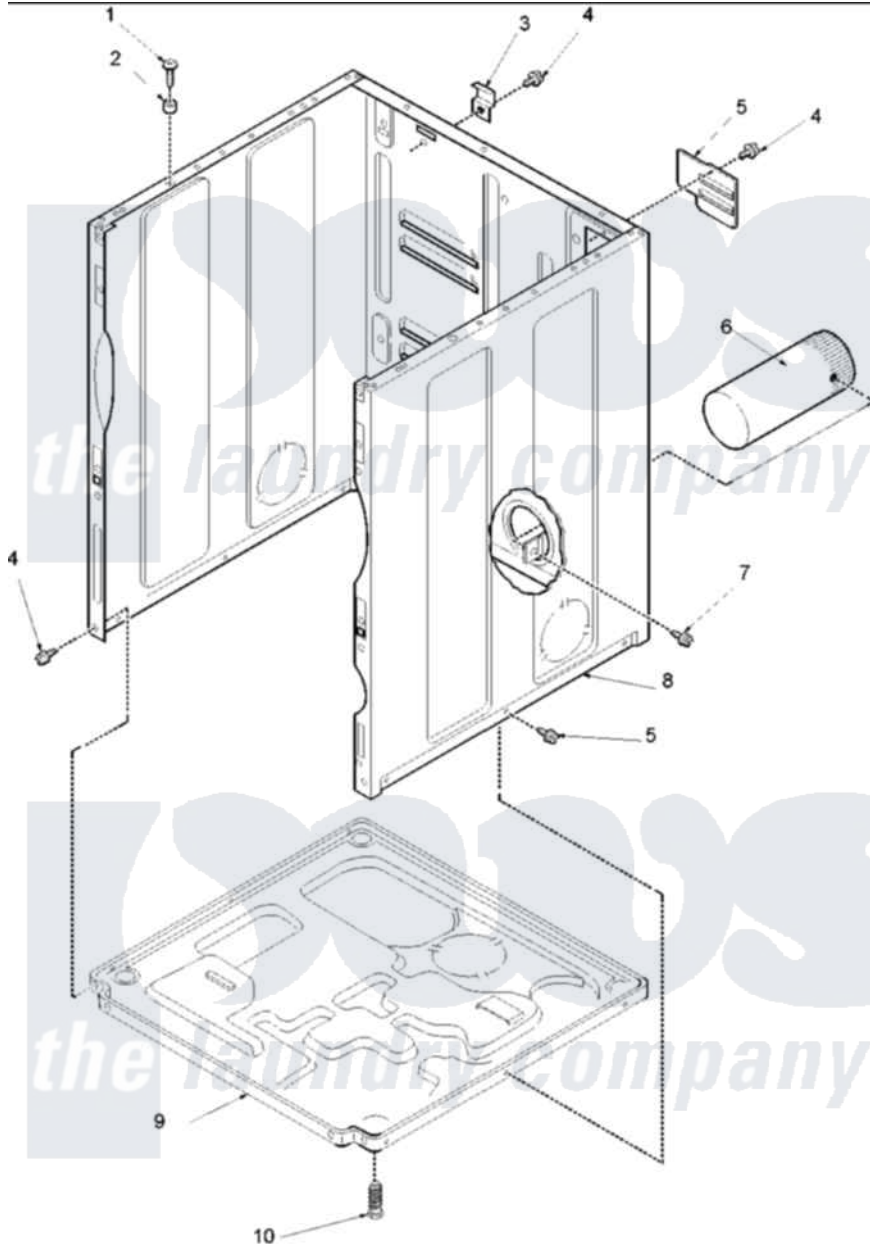

Amana ALG443RAW (BOM: PALG443RAW) 01 - CABINET AND BASE

Amana Residential Amana ALG443RAW (BOM: PALG443RAW) Dryer Parts Parts Diagram 01 - CABINET AND BASE
 Click on the part number to view part

Item	Original Part Number	Replaced By	Status	Part Description
1	32671	Y014874		Screw, Idler Arm And Sleeve
2	505187			Locator, Panel
3	500003			Hinge, Top
5	500114	510903		Plate Access Panel
6	505518			Duct, Exhaust
8	40076402W	37001284		Cabinet As Pack
9	500070			Base, Dryer
10	Y500101			Leg, Leveling
NI	38384			Relief, Strain
"	502014P			Assembly, Power Cord