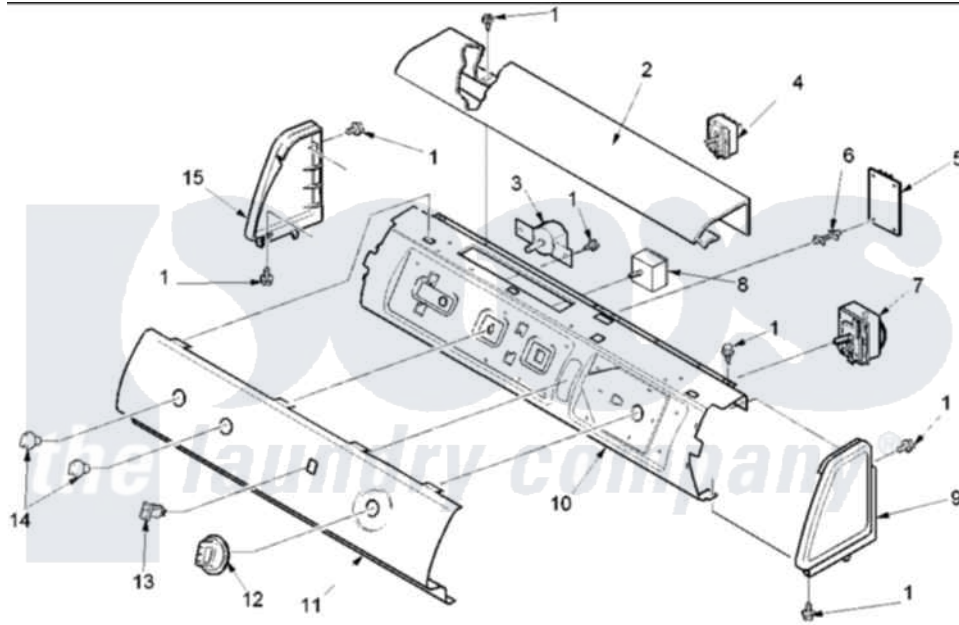

Amana ALG443RAW (BOM: PALG443RAW) 02 - CONTROL PANEL

Amana Residential Amana ALG443RAW (BOM: PALG443RAW) Dryer Parts Parts Diagram 02 - CONTROL PANEL

Click on the part number to view part

Item	Original Part Number	Replaced By	Status	Part Description
2	503674W			Cover, Top
4	40084201			Switch, Temp Selector
7	40112701	R0000410		Timer
8	40070501			Buzzer, Adjustable
9	40012701W		Not Available	ENDCAP (RT-WHT)
10	40039610			Panel, Support
11	40071301W			Panel, Graphic
12	40013601W	37001064		Knob- Time
13	38424W			Switch, Rocker
14	40013402W	37001065		Knob- Sele
15	40012702W			Endcap