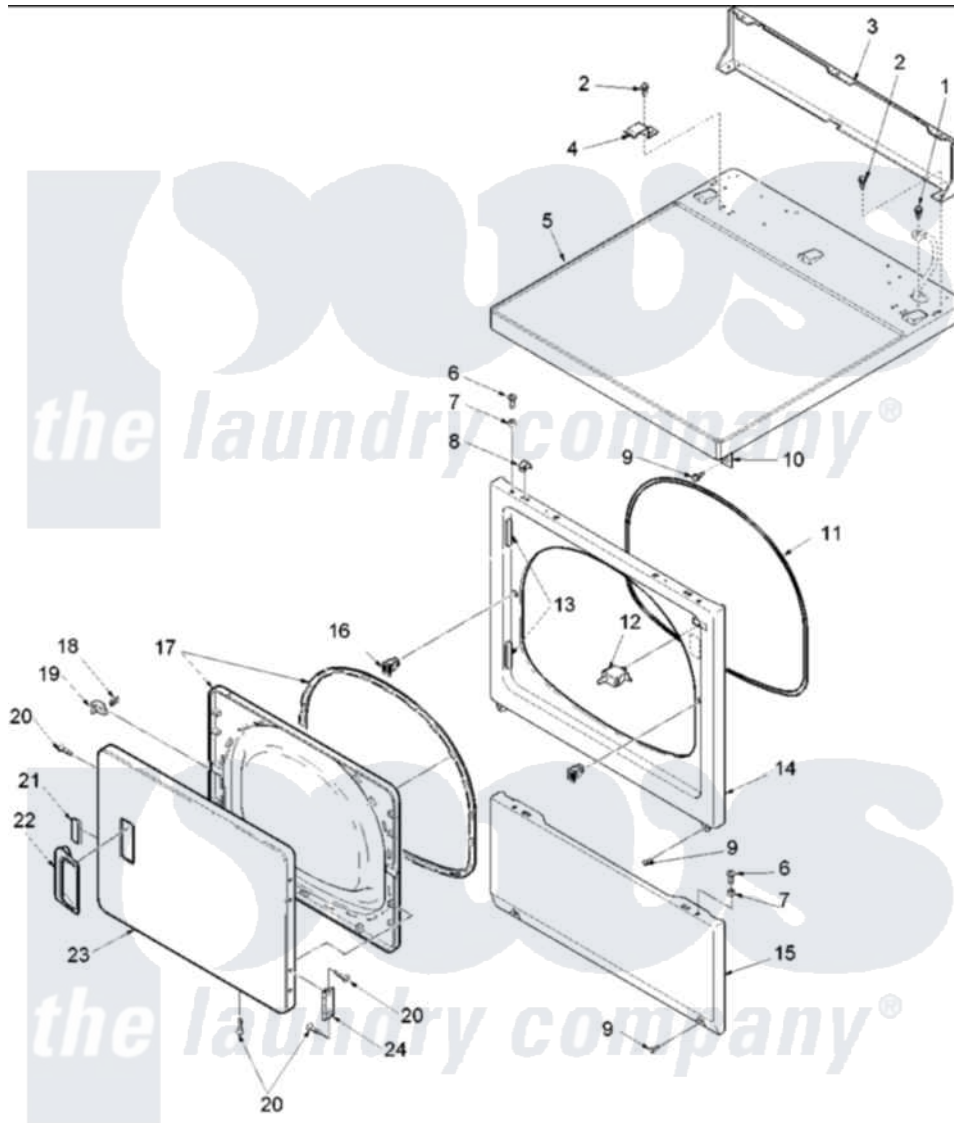

**Amana ALG443RAW (BOM: PALG443RAW) 03 - DOOR AND FRONT, ACCESS, AND TOP PANELS**

Amana Residential Amana ALG443RAW (BOM: PALG443RAW) Dryer Parts Parts Diagram 03 - DOOR AND FRONT, ACCESS, AND TOP PANELS  
 Click on the part number to view part

Item	Original Part Number	Replaced By	Status	Part Description
3	500343		Not Available	PANEL,BACK(HOME HOOD)
4	<a href="#">Y503876</a>			Clip, Hold Down
5	40070301W	<a href="#">37001027</a>		Panel, Top
6	32671	<a href="#">Y014874</a>		Screw, Idler Arm And Sleeve
7	<a href="#">505187</a>			Locator, Panel
8	56080	<a href="#">22001650</a>		Fastener, Spring
10	500084	<a href="#">40130801</a>		Bracket, Top Mount
11	504005	<a href="#">511056</a>		Seal Front Panel
12	Y504570	<a href="#">W10169313</a>		Switch-Dor
13	<a href="#">503126</a>			Plug, Hinge Hole
14	503639W	<a href="#">503656WP</a>		Panel, Front
15	40045302WP	<a href="#">40045301WP</a>		Panel, Access
16	54660	<a href="#">LA-1003</a>		Door Catch Kit
17	503643W	<a href="#">37001028</a>		Seal And Liner, Assembly
18	500039	<a href="#">510181</a>		Strike Doormetal

19	500223	<a href="#">40116201</a>	Bracket, Door Strike
21	<a href="#">505328</a>		Wedge, Door Handle
22	503646W	<a href="#">R9800012</a>	Pull, Door
23	503642WP	<a href="#">12002136</a>	Door Handle
24	<a href="#">Y503676</a>		Hinge, Door And Top