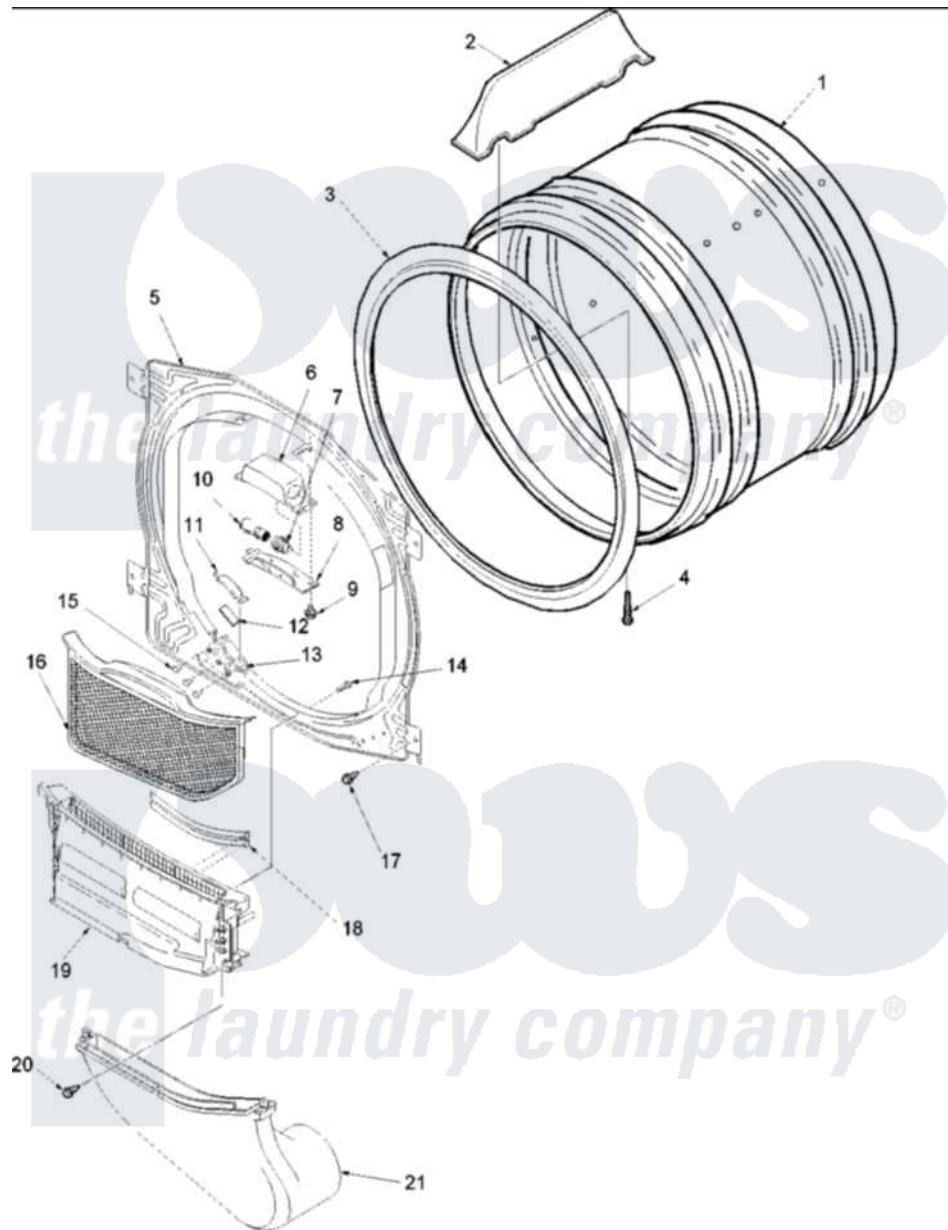

Amana ALG443RAW (BOM: PALG443RAW) 04 - FRONT BULKHEAD, AIR DUCT & DRUM

Amana Residential Amana ALG443RAW (BOM: PALG443RAW) Dryer Parts Parts Diagram 04 - FRONT BULKHEAD, AIR DUCT & DRUM
 Click on the part number to view part

Item	Original Part Number	Replaced By	Status	Part Description
1	504467WP			Cylinder Assembly
2	503703	12002559		Baffle Kit
3	501801	37001132		Seal, Cylinder
4	Y62588			Screw, 10BT-12 X 1 Tap
5	503709WP	503616WP		Assembly, Frt Bulkhead
6	503622	Y504452		Light Assembly
7	504458	Y504452		Light Assembly
8	40094301			Lens, Light
9	500227	505295		Screw, No.8ab-16 x 3/4 PH
10	Y60954	67001316		Bulb, Light
11	Y501676	37001298		Glide- Dry
12	500092	510189		Pad Felt
13	37001036			Bracket, Cylinder Glide
14	500226			Screw, 8b-16 x 5/8 Tap
15	37001031	3370225		Screw