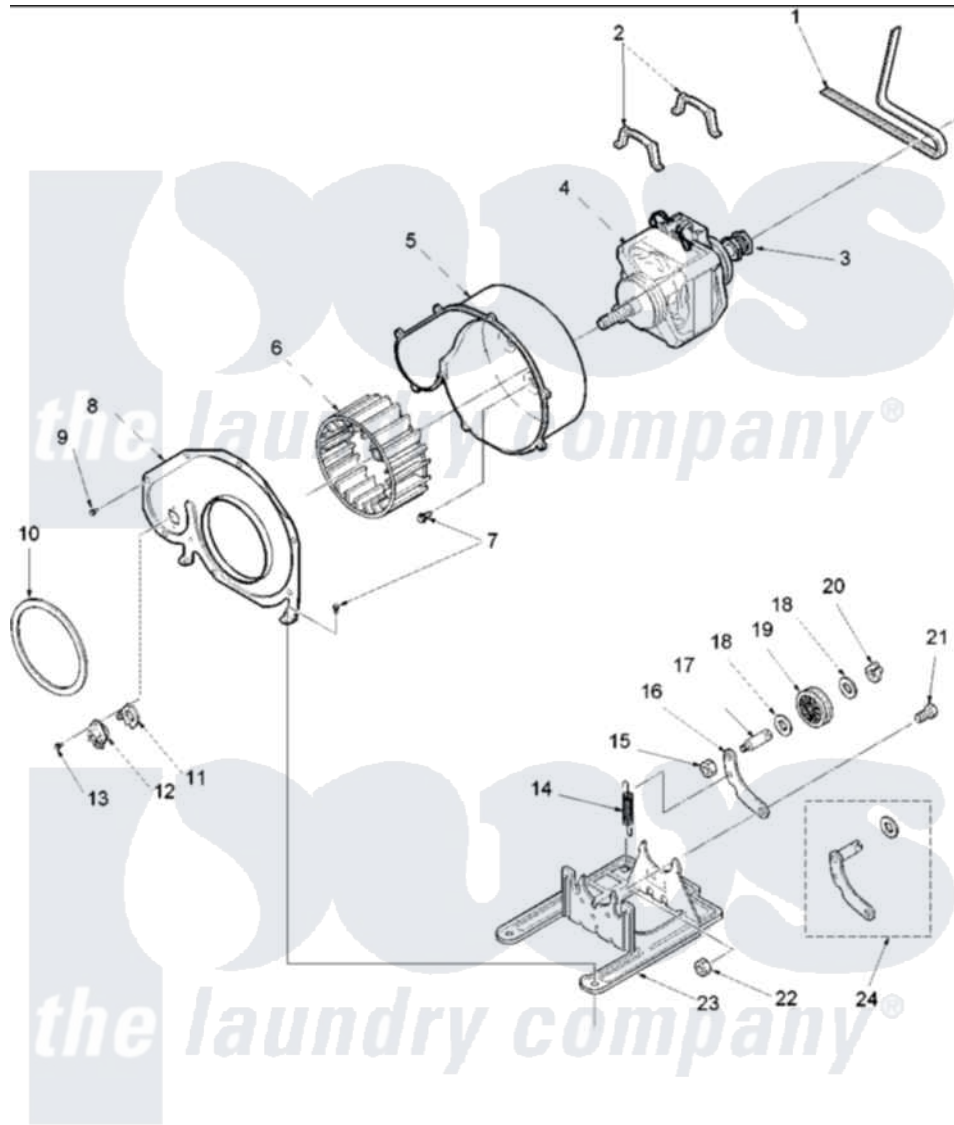

Amana ALG443RAW (BOM: PALG443RAW) 06 - MOTOR AND FAN ASSEMBLIES

Amana Residential Amana ALG443RAW (BOM: PALG443RAW) Dryer Parts Parts Diagram 06 - MOTOR AND FAN ASSEMBLIES

Click on the part number to view part

Item	Original Part Number	Replaced By	Status	Part Description
1	40111201			Belt, Cylinder
2	Y58047	660658		Clamp, Motor Mounting 343481 685441
3	40048501	2200376		Motor
4	40099801	2200376		Motor
5	56020			Housing, Blower
6	56000	510139P		Assembly Blower Fan Package
8	500078	511969P		Kit Blower Housing And Cover
9	31260			Screw, No.8 X 3/8 Ind H
10	40090001	37001119		Seal, Blower Housing
11	61623			Thermostat, Heater-BR
12	503979			Thermostat
13	Y33561	489464		Screw
14	56076			Spring, Idler

15	56156	358160	Nut
16	500910	37001144	Assembly- Idler
17	56461		Shaft
18	52549		Washer, 501 ID X3/4 Odx
19	Y54414		Assembly, Wheel And Bearing
20	23748		Ring, Retaining
21	500824		Screw, 1/4-20 Unc Hex
22	52566	27001225	Nut, Jam Mid Lock 1/4-20
23	503613		Mount, Motor
24	40113501	37001144	Assembly- Idler