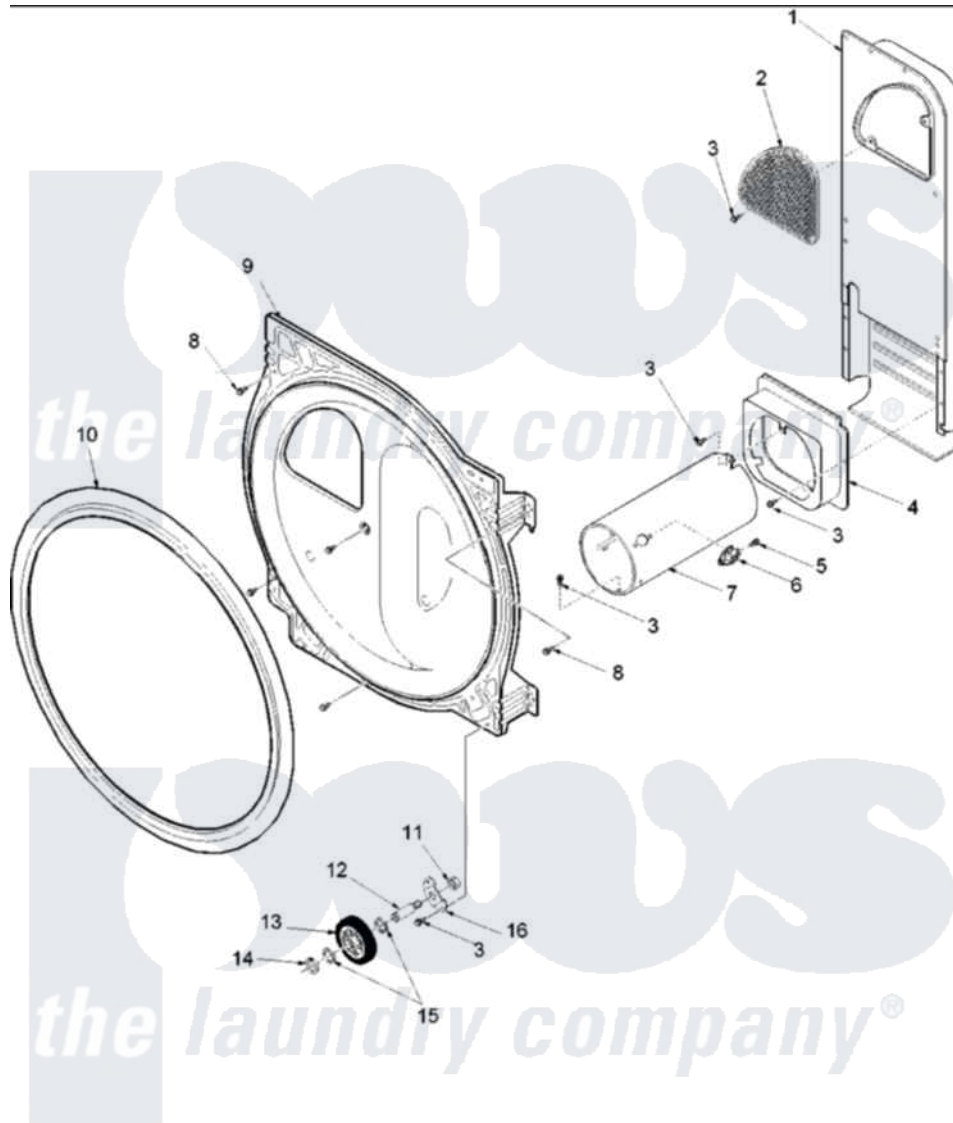

Amana ALG443RAW (BOM: PALG443RAW) 07 - REAR BULKHEAD, ROLLERS & AIR DUCT ASSY

Amana [Residential Amana ALG443RAW \(BOM: PALG443RAW\) Dryer Parts](#) Parts Diagram 07 - REAR BULKHEAD, ROLLERS & AIR DUCT ASSY
 Click on the part number to view part

Item	Original Part Number	Replaced By	Status	Part Description
1	503490	503605		Assembly, Heater Duct
2	500074	503605		Assembly, Heater Duct
4	500122	510101		Shroud Heat Duct
5	51782		Not Available	SCREW, 6B-20X5/16
6	Y61886			Thermostat, Limit-Blk
7	Y61888	37001303		Duct- Comb
9	504801WP	502614WP		Bulkhead, Rear
10	501801	37001132		Seal, Cylinder
11	56156	358160		Nut
12	56461			Shaft
13	500214	37001042		Assembly, Cylinder Roller
14	23748			Ring, Retaining
15	52549			Washer, 501 ID X3/4 Odx
16	500062	40113601		Assembly, Roller Brkt