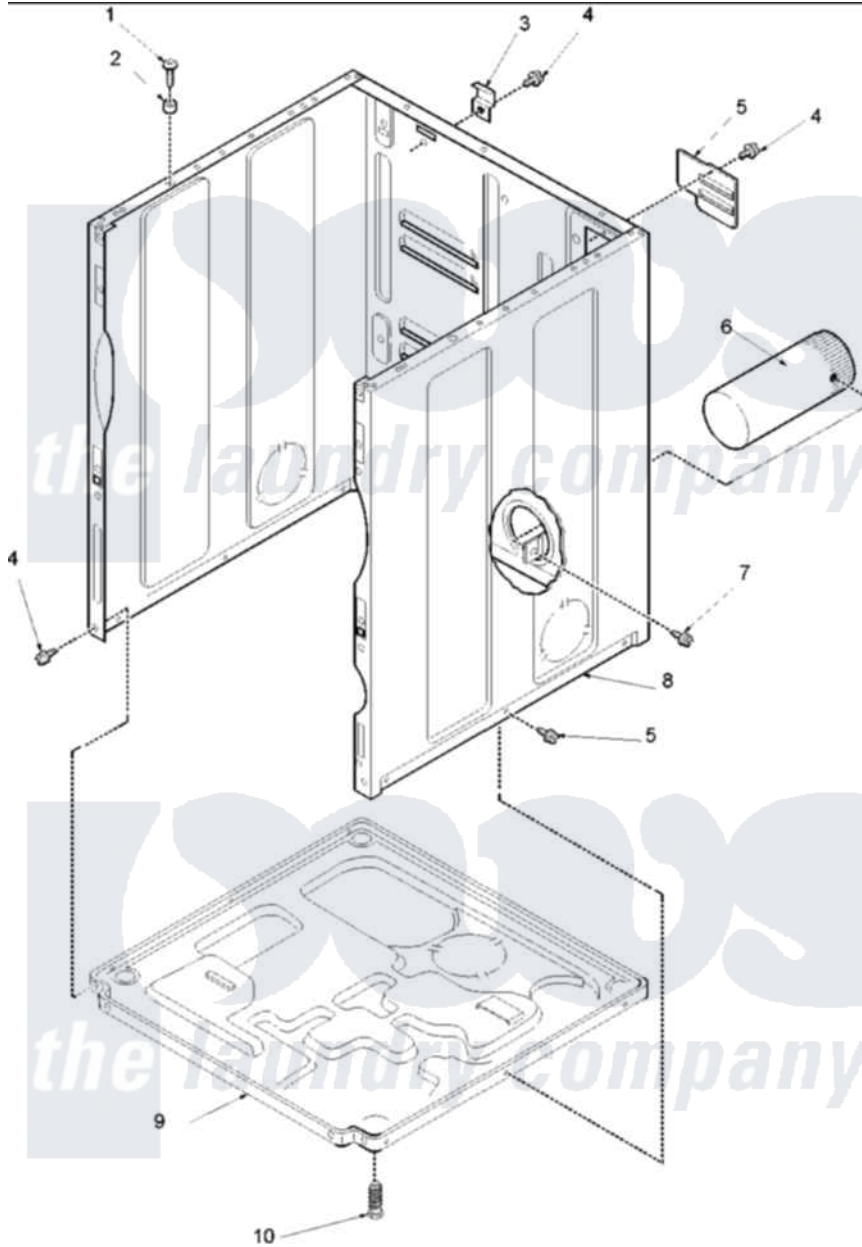

# Amana ALG443RCW (BOM: PALG443RCW) 01 - CABINET AND BASE

Amana Residential Amana ALG443RCW (BOM: PALG443RCW) Dryer Parts Parts Diagram 01 - CABINET AND BASE  
 Click on the part number to view part

Item	Original Part Number	Replaced By	Status	Part Description
1	32671	<a href="#">Y014874</a>		Screw, Idler Arm And Sleeve
2	<a href="#">505187</a>			Locator, Panel
3	<a href="#">500003</a>			Hinge, Top
5	500114	<a href="#">510903</a>		Plate Access Panel
6	<a href="#">505518</a>			Duct, Exhaust
8	40076402W	<a href="#">37001284</a>		Cabinet As Pack
9	<a href="#">500070</a>			Base, Dryer
10	<a href="#">Y500101</a>			Leg, Leveling
NI	<a href="#">38384</a>			Relief, Strain
"	<a href="#">502014P</a>			Assembly, Power Cord