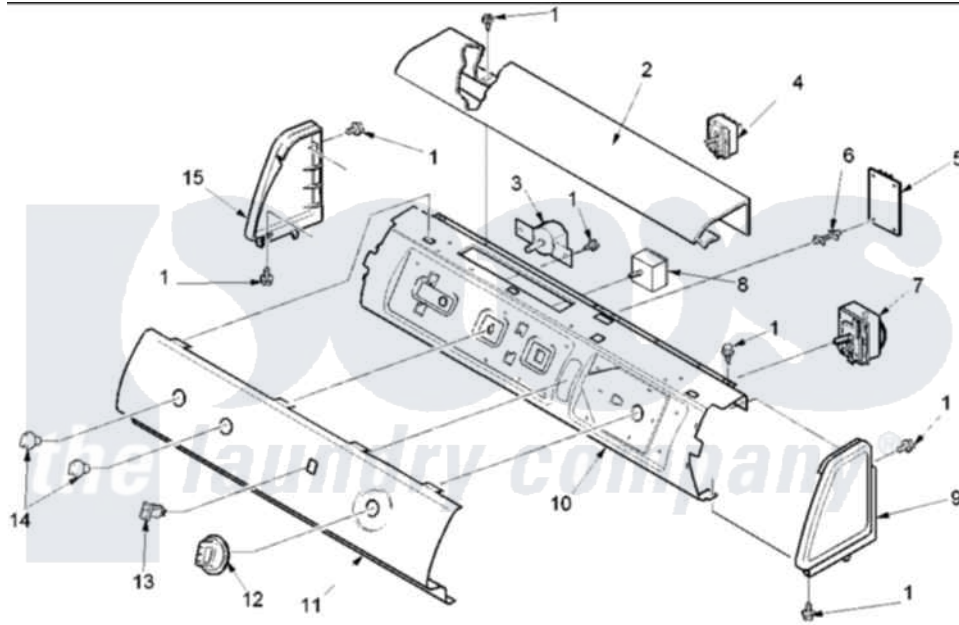

# Amana ALG443RCW (BOM: PALG443RCW) 02 - CONTROL PANEL

Amana Residential Amana ALG443RCW (BOM: PALG443RCW) Dryer Parts Parts Diagram 02 - CONTROL PANEL

Click on the part number to view part

Item	Original Part Number	Replaced By	Status	Part Description
2	<a href="#">503674W</a>			Cover, Top
4	<a href="#">40084201</a>			Switch, Temp Selector
7	40112701	<a href="#">R0000410</a>		Timer
8	<a href="#">40070501</a>			Buzzer, Adjustable
9	40012701W		Not Available	ENDCAP (RT-WHT)
10	<a href="#">40039610</a>			Panel, Support
11	<a href="#">40071301W</a>			Panel, Graphic
12	40013601W	<a href="#">37001064</a>		Knob- Time
13	<a href="#">38424W</a>			Switch, Rocker
14	40013402W	<a href="#">37001065</a>		Knob- Sele
15	<a href="#">40012702W</a>			Endcap