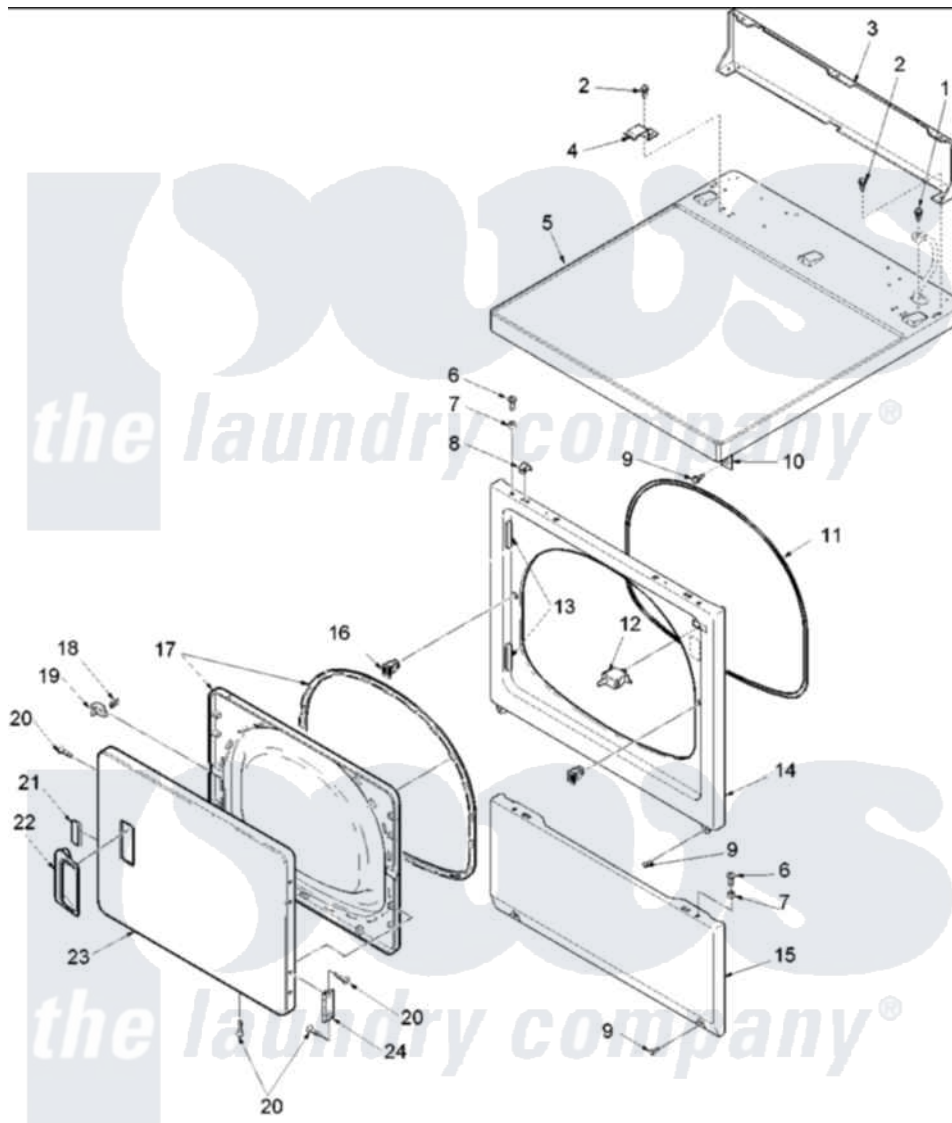

**Amana ALG443RCW (BOM: PALG443RCW) 03 - DOOR AND FRONT, ACCESS, AND TOP PANELS**

Amana Residential Amana ALG443RCW (BOM: PALG443RCW) Dryer Parts Parts Diagram 03 - DOOR AND FRONT, ACCESS, AND TOP PANELS  
 Click on the part number to view part

Item	Original Part Number	Replaced By	Status	Part Description
3	500343		Not Available	PANEL,BACK(HOME HOOD)
4	<a href="#">Y503876</a>			Clip, Hold Down
5	40070301W	<a href="#">37001027</a>		Panel, Top
6	32671	<a href="#">Y014874</a>		Screw, Idler Arm And Sleeve
7	<a href="#">505187</a>			Locator, Panel
8	56080	<a href="#">22001650</a>		Fastener, Spring
10	500084	<a href="#">40130801</a>		Bracket, Top Mount
11	504005	<a href="#">511056</a>		Seal Front Panel
12	Y504570	<a href="#">W10169313</a>		Switch-Dor
13	<a href="#">503126</a>			Plug, Hinge Hole
14	503639W	<a href="#">503656WP</a>		Panel, Front
15	40045302WP	<a href="#">40045301WP</a>		Panel, Access
16	54660	<a href="#">LA-1003</a>		Door Catch Kit
17	503643W	<a href="#">37001028</a>		Seal And Liner, Assembly
18	500039	<a href="#">510181</a>		Strike Doormetal

19	500223	<a href="#">40116201</a>	Bracket, Door Strike
21	<a href="#">505328</a>		Wedge, Door Handle
22	503646W	<a href="#">R9800012</a>	Pull, Door
23	503642WP	<a href="#">12002136</a>	Door Handle
24	<a href="#">Y503676</a>		Hinge, Door And Top