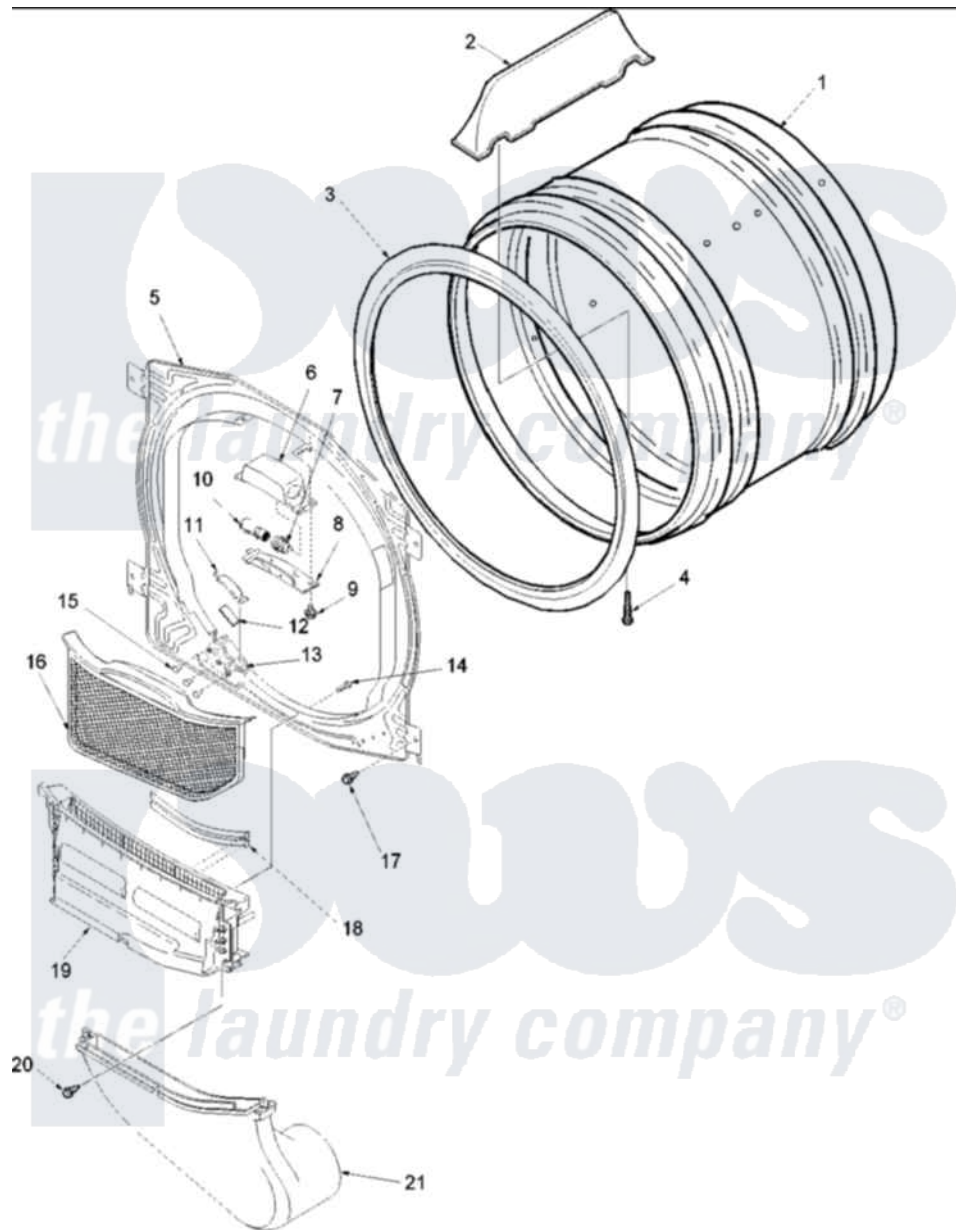

Amana ALG443RCW (BOM: PALG443RCW) 04 - FRONT BULKHEAD, AIR DUCT & DRUM

Amana Residential Amana ALG443RCW (BOM: PALG443RCW) Dryer Parts Parts Diagram 04 - FRONT BULKHEAD, AIR DUCT & DRUM
 Click on the part number to view part

Item	Original Part Number	Replaced By	Status	Part Description
1	504467WP			Cylinder Assembly
2	503703	12002559		Baffle Kit
3	501801	37001132		Seal, Cylinder
4	Y62588			Screw, 10BT-12 X 1 Tap
5	503709WP	503616WP		Assembly, Frt Bulkhead
6	503622	Y504452		Light Assembly
7	504458	Y504452		Light Assembly
8	40094301			Lens, Light
9	500227	505295		Screw, No.8ab-16 x 3/4 PH
10	Y60954	67001316		Bulb, Light
12	500092	510189		Pad Felt
13	37001036			Bracket, Cylinder Glide
15	37001031	3370225		Screw
16	Y503627	37001142		Filter, Lint
19	505528	37001141		Air Duct Assembly