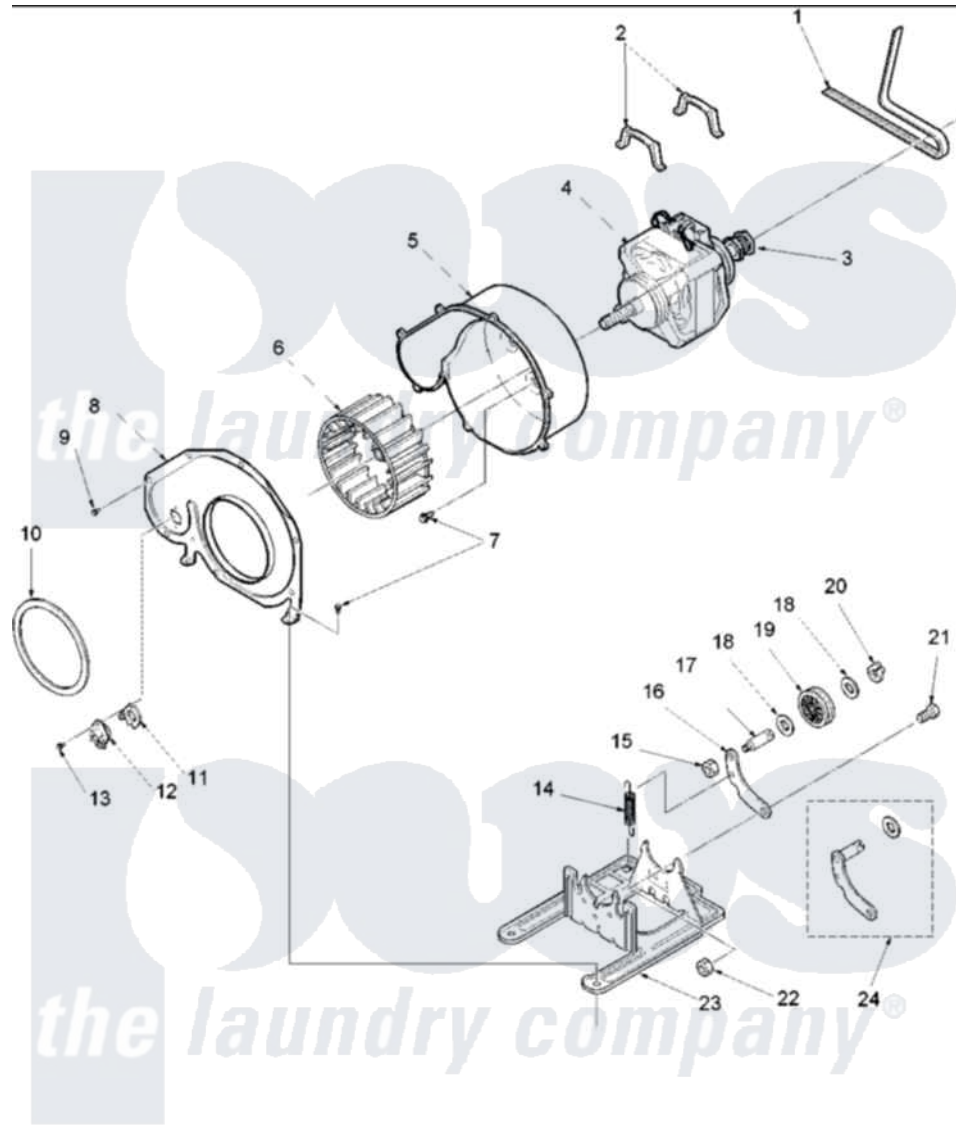

**Amana ALG443RCW (BOM: PALG443RCW) 06 - MOTOR AND FAN ASSEMBLIES**

Amana Residential Amana ALG443RCW (BOM: PALG443RCW) Dryer Parts Parts Diagram 06 - MOTOR AND FAN ASSEMBLIES

Click on the part number to view part

Item	Original Part Number	Replaced By	Status	Part Description
1	<a href="#">40111201</a>			Belt, Cylinder
2	Y58047	<a href="#">660658</a>		Clamp, Motor Mounting 343481 685441
3	40048501	<a href="#">2200376</a>		Motor
4	40099801	<a href="#">2200376</a>		Motor
5	<a href="#">56020</a>			Housing, Blower
6	56000	<a href="#">510139P</a>		Assembly Blower Fan Package
8	500078	<a href="#">511969P</a>		Kit Blower Housing And Cover
9	<a href="#">31260</a>			Screw, No.8 X 3/8 Ind H
10	40090001	<a href="#">37001119</a>		Seal, Blower Housing
11	<a href="#">61623</a>			Thermostat, Heater-BR
12	<a href="#">503979</a>			Thermostat
13	Y33561	<a href="#">489464</a>		Screw
14	<a href="#">56076</a>			Spring, Idler

15	56156	<a href="#">358160</a>	Nut
16	500910	<a href="#">37001144</a>	Assembly- Idler
17	<a href="#">56461</a>		Shaft
18	<a href="#">52549</a>		Washer, 501 ID X3/4 Odx
19	<a href="#">Y54414</a>		Assembly, Wheel And Bearing
20	<a href="#">23748</a>		Ring, Retaining
21	<a href="#">500824</a>		Screw, 1/4-20 Unc Hex
22	52566	<a href="#">27001225</a>	Nut, Jam Mid Lock 1/4-20
23	<a href="#">503613</a>		Mount, Motor
24	40113501	<a href="#">37001144</a>	Assembly- Idler