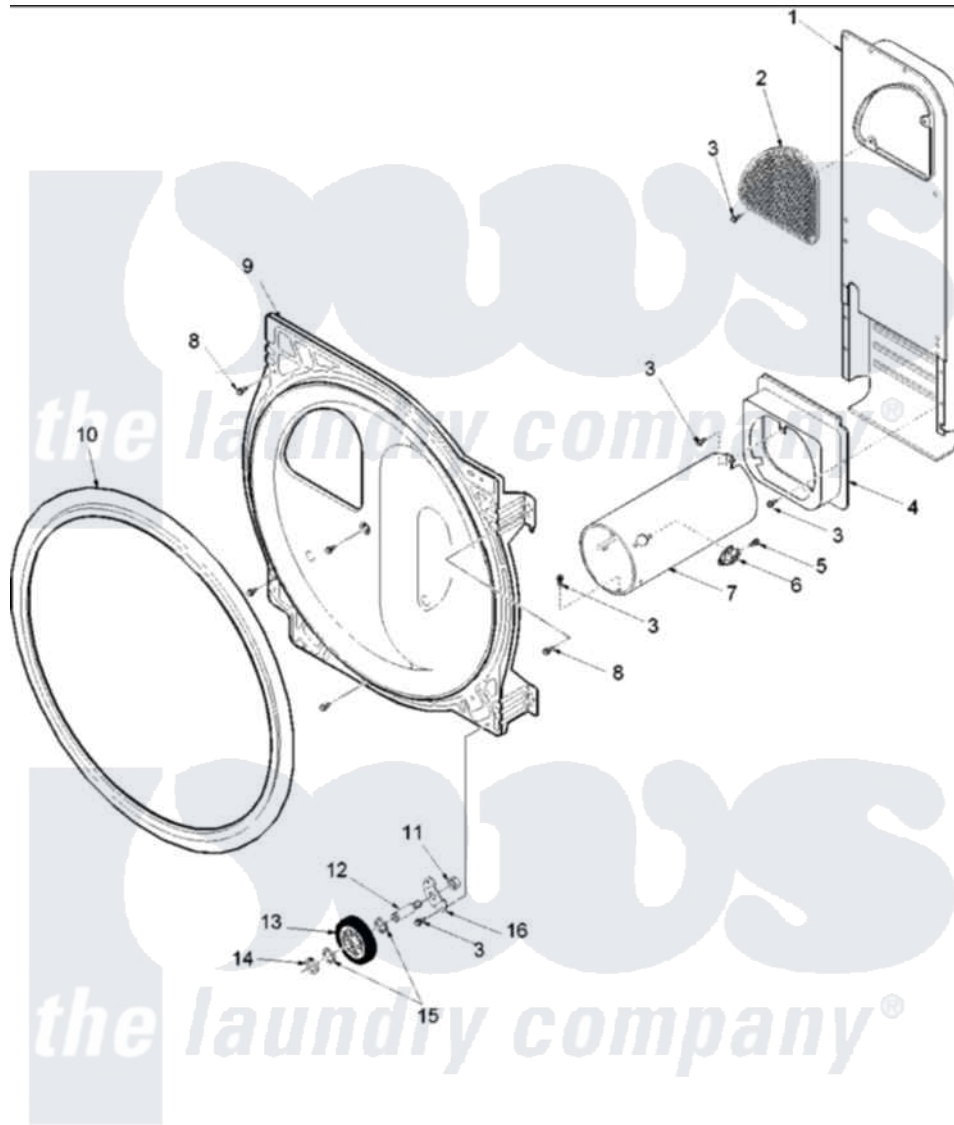

Amana ALG443RCW (BOM: PALG443RCW) 07 - REAR BULKHEAD, ROLLERS & AIR DUCT ASSY

Amana [Residential Amana ALG443RCW \(BOM: PALG443RCW\) Dryer Parts](#) Parts Diagram 07 - REAR BULKHEAD, ROLLERS & AIR DUCT ASSY
 Click on the part number to view part

Item	Original Part Number	Replaced By	Status	Part Description
1	503490	503605		Assembly, Heater Duct
2	500074	503605		Assembly, Heater Duct
4	500122	510101		Shroud Heat Duct
5	51782		Not Available	SCREW, 6B-20X5/16
6	Y61886			Thermostat, Limit-Blk
7	Y61888	37001303		Duct- Comb
9	504801WP	502614WP		Bulkhead, Rear
10	501801	37001132		Seal, Cylinder
11	56156	358160		Nut
12	56461			Shaft
13	500214	37001042		Assembly, Cylinder Roller
14	23748			Ring, Retaining
15	52549			Washer, 501 ID X3/4 Odx
16	500062	40113601		Assembly, Roller Brkt