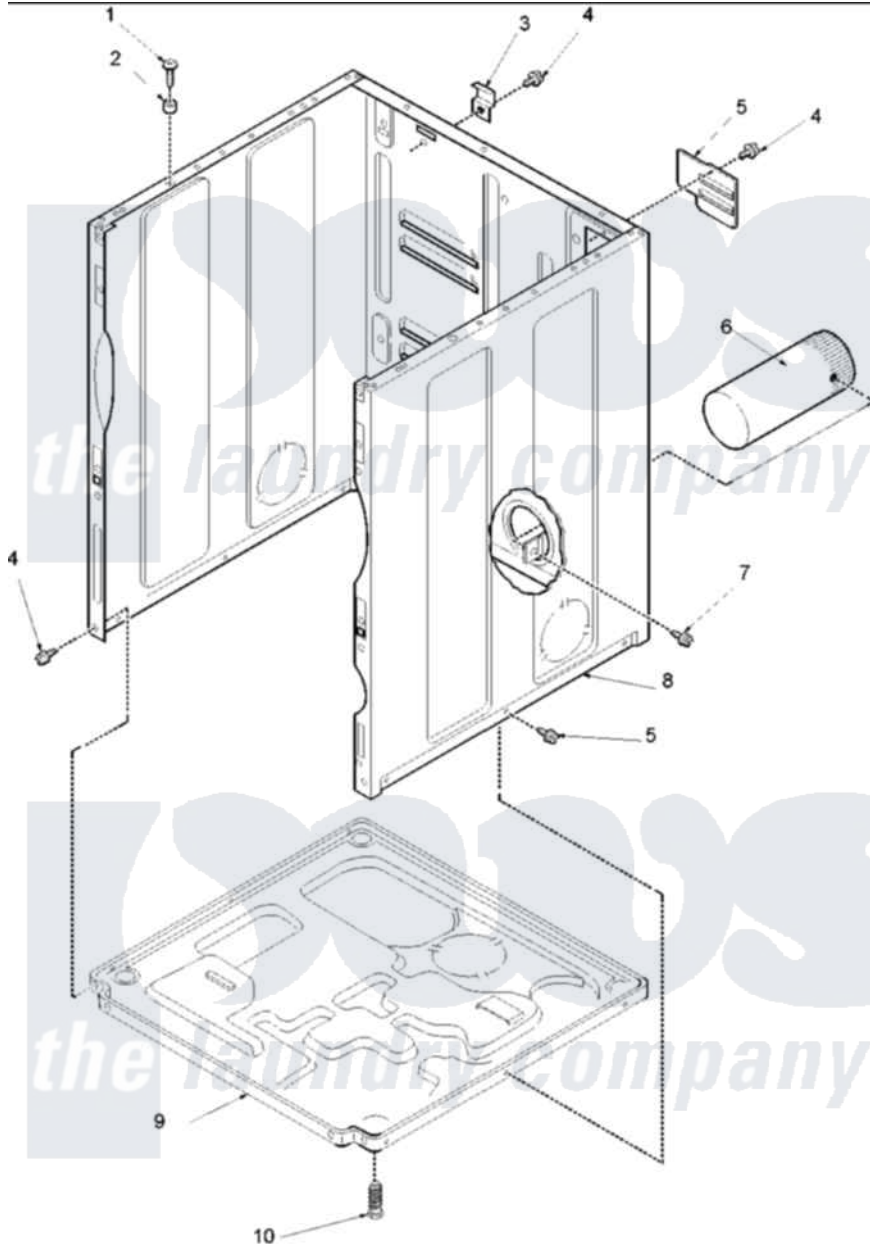

Amana ALG443RCW (BOM: PALG443RCW1) 01 - CABINET AND BASE

Amana Residential Amana ALG443RCW (BOM: PALG443RCW1) Dryer Parts Parts Diagram 01 - CABINET AND BASE

Click on the part number to view part

Item	Original Part Number	Replaced By	Status	Part Description
1	32671	Y014874		Screw, Idler Arm And Sleeve
2	505187			Locator, Panel
3	500003			Hinge, Top
5	500114	510903		Plate Access Panel
6	505518			Duct, Exhaust
8	40076402W	37001284		Cabinet As Pack
9	500070			Base, Dryer
10	Y500101			Leg, Leveling
NI	38384			Relief, Strain
"	502014P			Assembly, Power Cord