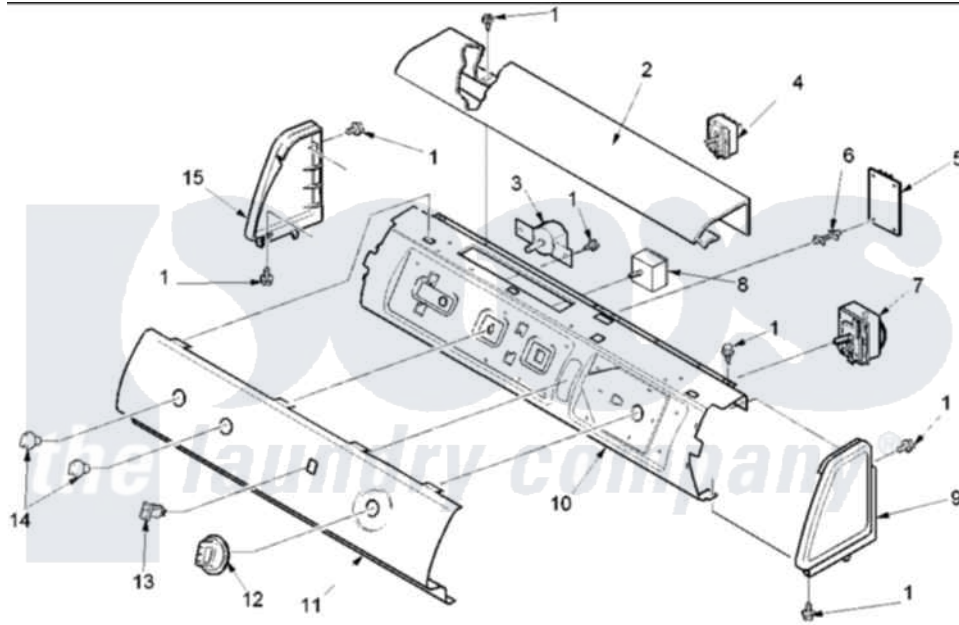

# Amana ALG443RCW (BOM: PALG443RCW1) 02 - CONTROL PANEL

Amana Residential Amana ALG443RCW (BOM: PALG443RCW1) Dryer Parts Parts Diagram 02 - CONTROL PANEL

[Click on the part number to view part](#)

Item	Original Part Number	Replaced By	Status	Part Description
2	<a href="#">503674W</a>			Cover, Top
4	<a href="#">40084201</a>			Switch, Temp Selector
7	40112701	<a href="#">R0000410</a>		Timer
8	<a href="#">40070501</a>			Buzzer, Adjustable
9	40012701W		Not Available	ENDCAP (RT-WHT)
10	<a href="#">40039610</a>			Panel, Support
11	<a href="#">40071301W</a>			Panel, Graphic
12	40013601W	<a href="#">37001064</a>		Knob- Time
13	<a href="#">38424W</a>			Switch, Rocker
14	40013402W	<a href="#">37001065</a>		Knob- Sele
15	<a href="#">40012702W</a>			Endcap