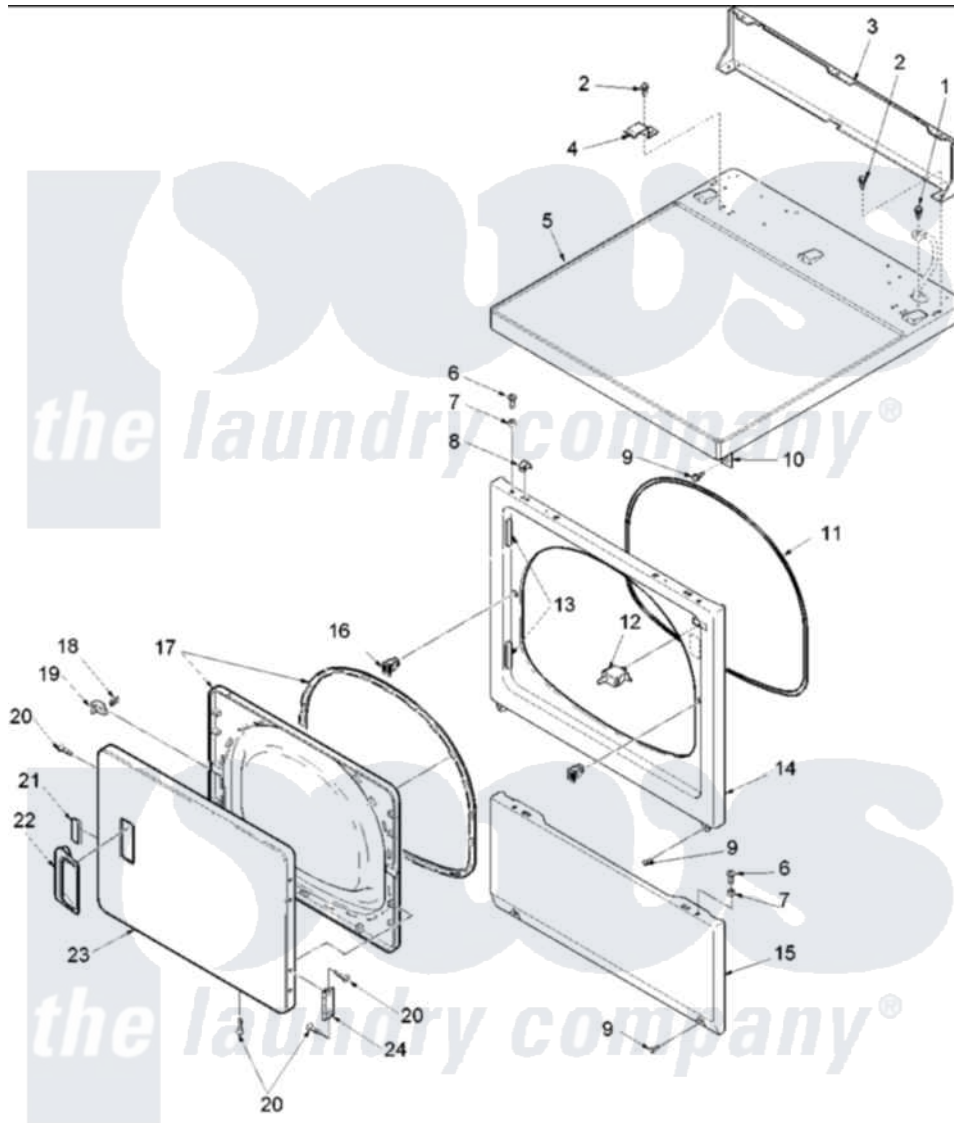

Amana ALG443RCW (BOM: PALG443RCW1) 03 - DOOR AND FRONT, ACCESS, AND TOP PANELS

Amana Residential Amana ALG443RCW (BOM: PALG443RCW1) Dryer Parts Parts Diagram 03 - DOOR AND FRONT, ACCESS, AND TOP PANELS
 Click on the part number to view part

Item	Original Part Number	Replaced By	Status	Part Description
3	500343		Not Available	PANEL,BACK(HOME HOOD)
4	Y503876			Clip, Hold Down
5	40070301W	37001027		Panel, Top
6	32671	Y014874		Screw, Idler Arm And Sleeve
7	505187			Locator, Panel
8	56080	22001650		Fastener, Spring
10	500084	40130801		Bracket, Top Mount
11	504005	511056		Seal Front Panel
12	Y504570	W10169313		Switch-Dor
13	503126			Plug, Hinge Hole
14	503639W	503656WP		Panel, Front
15	40045302WP	40045301WP		Panel, Access
16	54660	LA-1003		Door Catch Kit
17	503643W	37001028		Seal And Liner, Assembly
18	500039	510181		Strike Doormetal