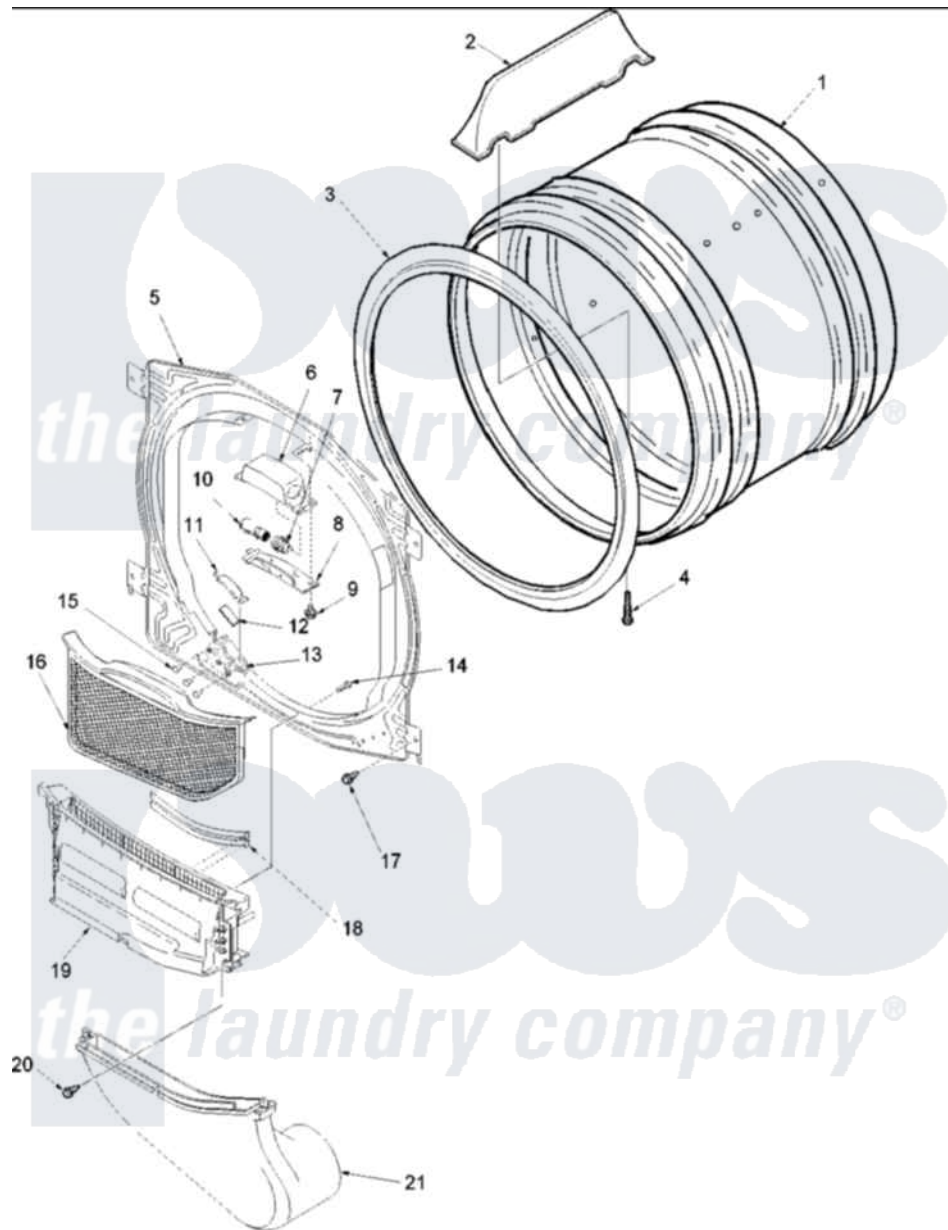

Amana ALG443RCW (BOM: PALG443RCW1) 04 - FRONT BULKHEAD, AIR DUCT & DRUM

Amana Residential Amana ALG443RCW (BOM: PALG443RCW1) Dryer Parts Parts Diagram 04 - FRONT BULKHEAD, AIR DUCT & DRUM
 Click on the part number to view part

Item	Original Part Number	Replaced By	Status	Part Description
1	504467WP			Cylinder Assembly
2	503703	12002559		Baffle Kit
3	501801	37001132		Seal, Cylinder
4	Y62588			Screw, 10BT-12 X 1 Tap
5	503709WP	503616WP		Assembly, Frt Bulkhead
6	503622	Y504452		Light Assembly
7	504458	Y504452		Light Assembly
8	40094301			Lens, Light
9	500227	505295		Screw, No.8ab-16 x 3/4 PH
10	Y60954	67001316		Bulb, Light
12	500092	510189		Pad Felt
13	37001036			Bracket, Cylinder Glide
15	37001031	3370225		Screw
16	Y503627	37001142		Filter, Lint
19	505528	37001141		Air Duct Assembly