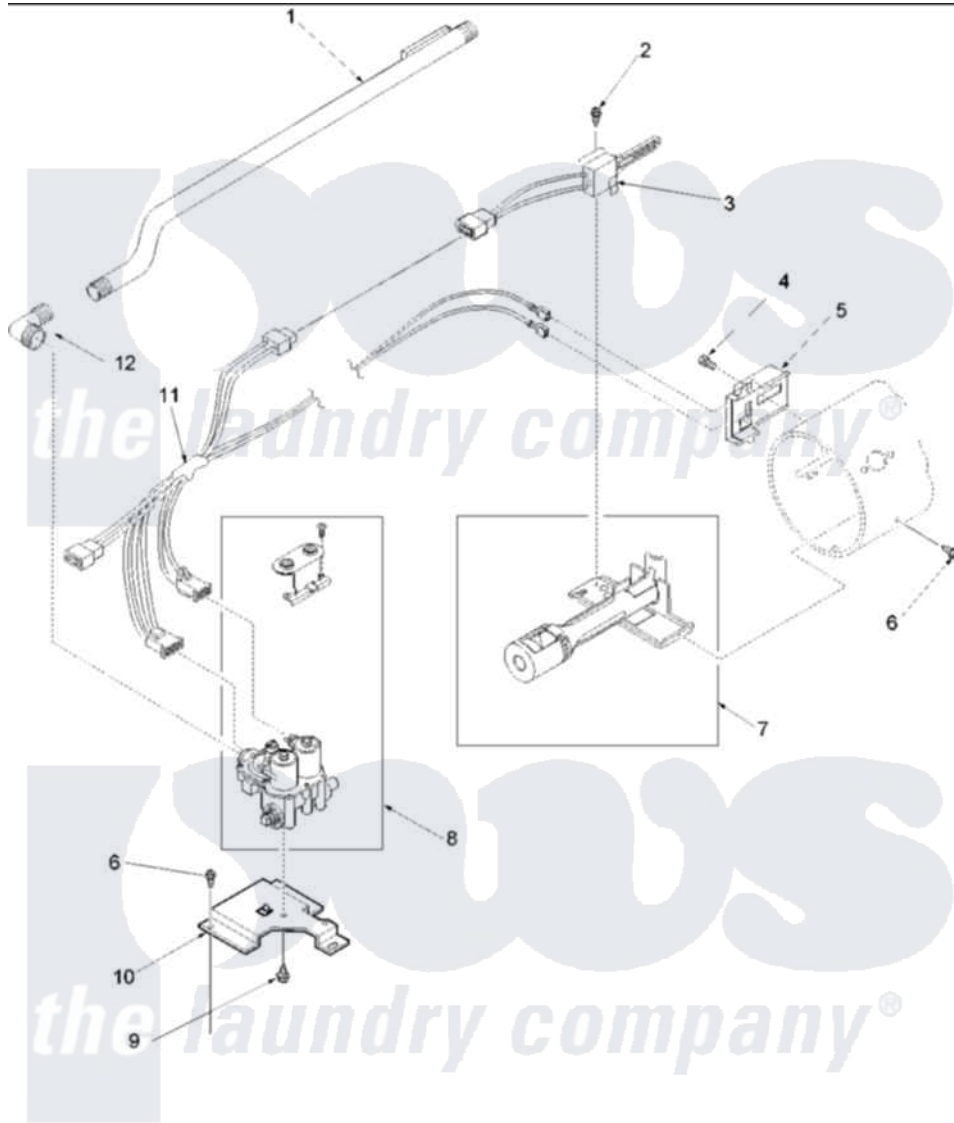

**Amana ALG443RCW (BOM: PALG443RCW1) 05 - GAS VALVE, IGNITER & GAS CONVERSION KIT**

Amana Residential Amana ALG443RCW (BOM: PALG443RCW1) Dryer Parts Parts Diagram 05 - GAS VALVE, IGNITER & GAS CONVERSION KIT  
 Click on the part number to view part

Item	Original Part Number	Replaced By	Status	Part Description
1	37001001	<a href="#">37001127</a>		Valve And Pipe Assembly
2	51782		Not Available	SCREW, 6B-20X5/16
3	40069801	<a href="#">37001308</a>		Ignitor
4	23222	<a href="#">3177991</a>		Screw
5	Y56231	<a href="#">338906</a>		Radiant, Sensor
6	<a href="#">503688</a>			Screw, 10B-16 X .34 I
7	Y56234	<a href="#">37001304</a>		Burner Ign
8	<a href="#">37001002</a>			Assembly, Gas Valve
9	56124	<a href="#">3370225</a>		Screw
10	<a href="#">500821</a>			Bracket, Mounting-Gas
11	<a href="#">37001007</a>			Harness, Wire