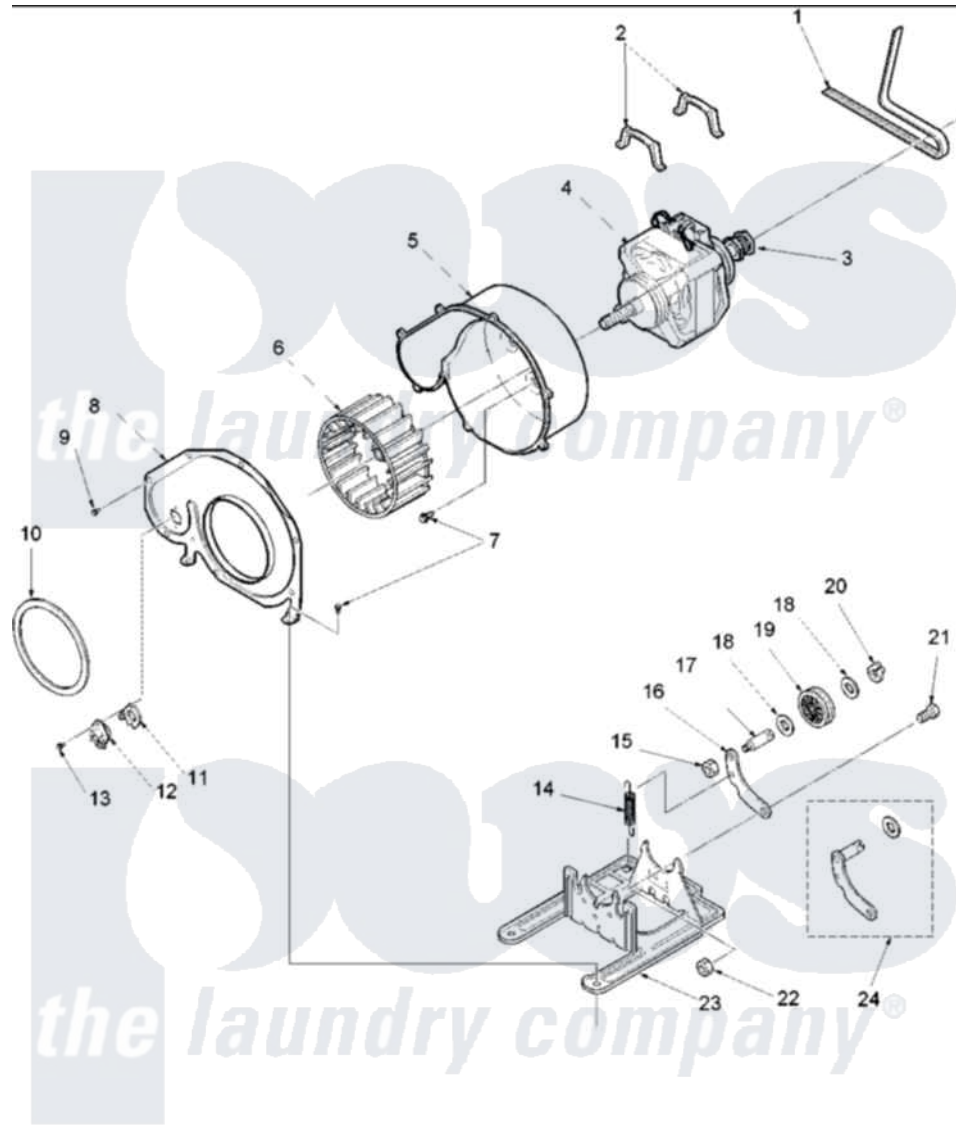

Amana ALG443RCW (BOM: PALG443RCW1) 07 - MOTOR AND FAN ASSEMBLIES

Amana Residential Amana ALG443RCW (BOM: PALG443RCW1) Dryer Parts Parts Diagram 07 - MOTOR AND FAN ASSEMBLIES

[Click on the part number to view part](#)

Item	Original Part Number	Replaced By	Status	Part Description
1	40111201			Belt, Cylinder
2	Y58047	660658		Clamp, Motor Mounting 343481 685441
3	40048501	2200376		Motor
4	40099801	2200376		Motor
5	56020			Housing, Blower
6	56000	510139P		Assembly Blower Fan Package
8	500078	511969P		Kit Blower Housing And Cover
9	31260			Screw, No.8 X 3/8 Ind H
10	40090001	37001119		Seal, Blower Housing
11	61623			Thermostat, Heater-BR
12	503979			Thermostat
13	Y33561	489464		Screw
14	56076			Spring, Idler

15	56156	358160	Nut
16	500910	37001144	Assembly- Idler
17	56461		Shaft
18	52549		Washer, 501 ID X3/4 Odx
19	Y54414		Assembly, Wheel And Bearing
20	23748		Ring, Retaining
21	500824		Screw, 1/4-20 Unc Hex
22	52566	27001225	Nut, Jam Mid Lock 1/4-20
23	503613		Mount, Motor
24	40113501	37001144	Assembly- Idler