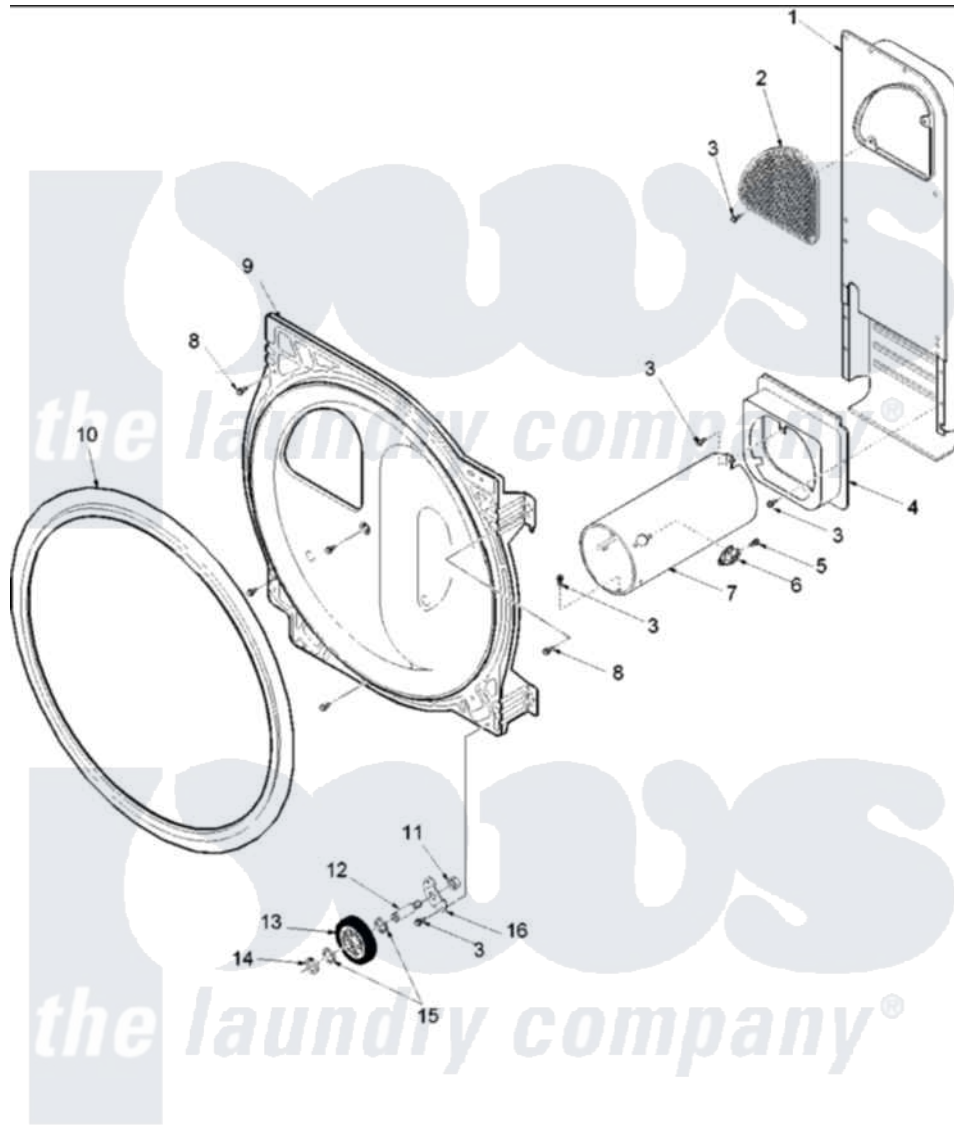

Amana ALG443RCW (BOM: PALG443RCW1) 08 - REAR BULKHEAD, ROLLERS & AIR DUCT ASSY

Amana [Residential Amana ALG443RCW \(BOM: PALG443RCW1\) Dryer Parts](#) Parts Diagram 08 - REAR BULKHEAD, ROLLERS & AIR DUCT ASSY
 Click on the part number to view part

Item	Original Part Number	Replaced By	Status	Part Description
1	503490	503605		Assembly, Heater Duct
2	500074	503605		Assembly, Heater Duct
4	500122	510101		Shroud Heat Duct
5	51782		Not Available	SCREW, 6B-20X5/16
6	Y61886			Thermostat, Limit-Blk
7	Y61888	37001303		Duct- Comb
9	504801WP	502614WP		Bulkhead, Rear
10	501801	37001132		Seal, Cylinder
11	56156	358160		Nut
12	56461			Shaft
13	500214	37001042		Assembly, Cylinder Roller
14	23748			Ring, Retaining
15	52549			Washer, 501 ID X3/4 Odx
16	500062	40113601		Assembly, Roller Brkt