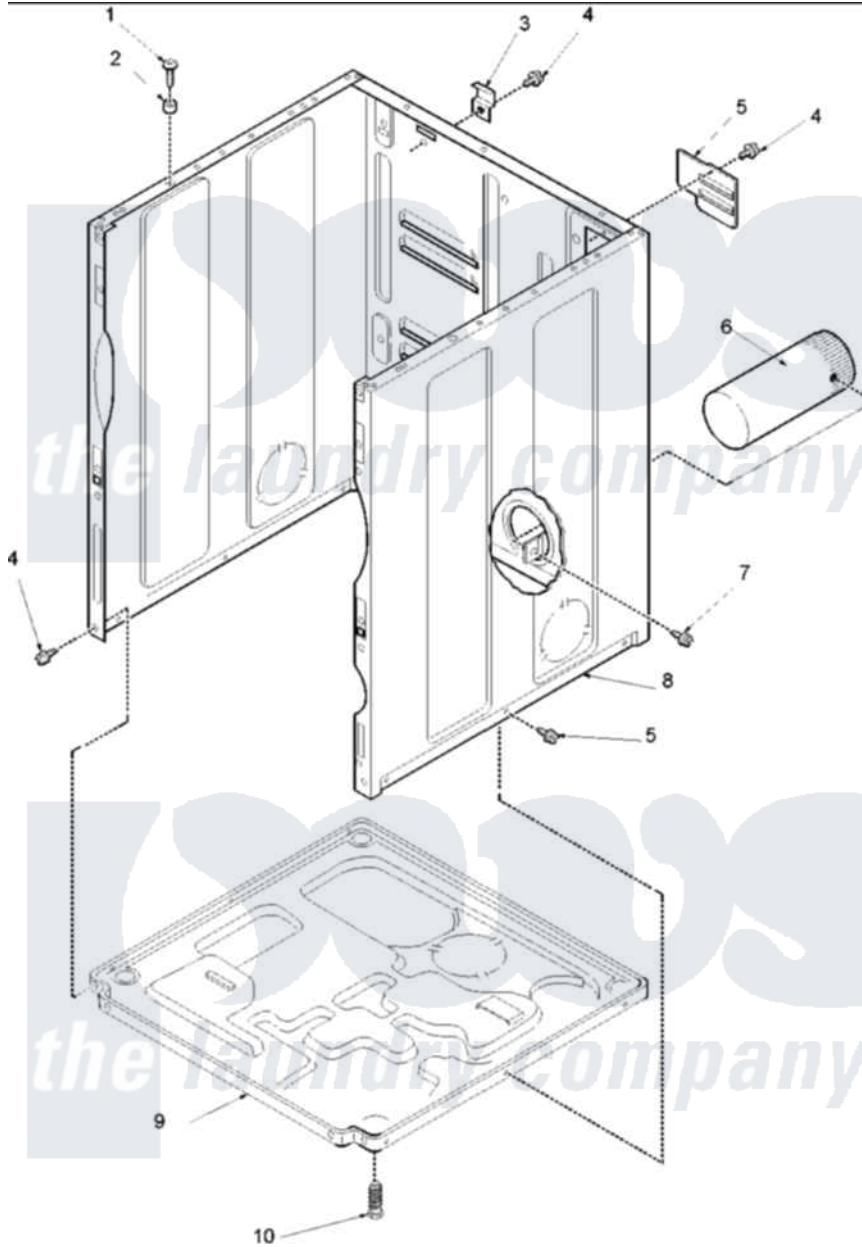

# Amana ALG565SAC (BOM: PALG565SAC) 01 - CABINET AND BASE

Amana Residential Amana ALG565SAC (BOM: PALG565SAC) Dryer Parts Parts Diagram 01 - CABINET AND BASE  
 Click on the part number to view part

Item	Original Part Number	Replaced By	Status	Part Description
1	32671	<a href="#">Y014874</a>		Screw, Idler Arm And Sleeve
2	<a href="#">505187</a>			Locator, Panel
3	<a href="#">500003</a>			Hinge, Top
5	500114	<a href="#">510903</a>		Plate Access Panel
6	<a href="#">505518</a>			Duct, Exhaust
8	40076402C	<a href="#">40076402CP</a>		Cabinet, Dryer And Washer
9	<a href="#">500070</a>			Base, Dryer
10	<a href="#">Y500101</a>			Leg, Leveling
NI	<a href="#">38384</a>			Relief, Strain
"	<a href="#">502014P</a>			Assembly, Power Cord