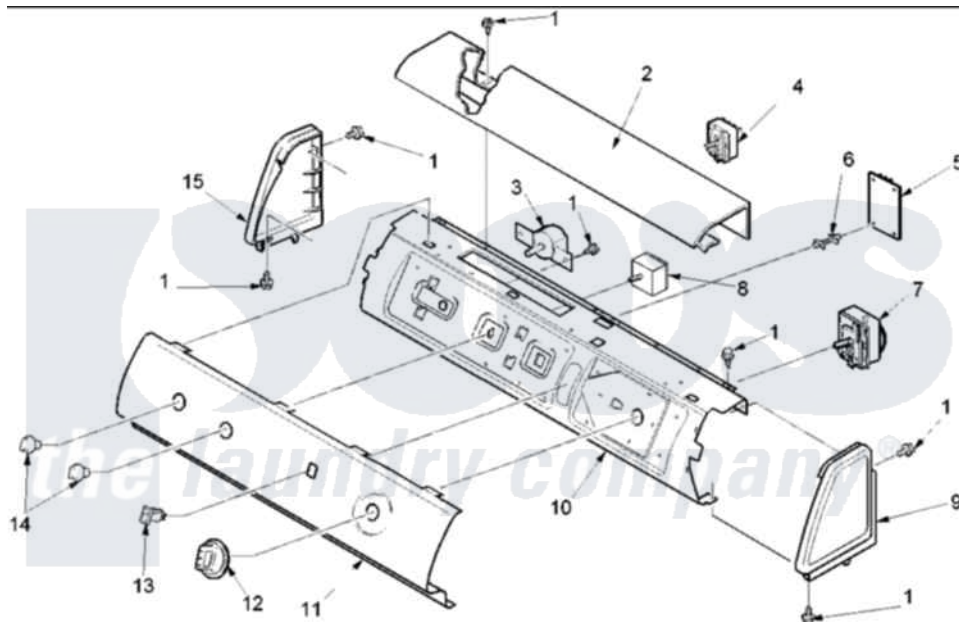

Amana ALG565SAC (BOM: PALG565SAC) 02 - CONTROL PANEL

Amana [Residential Amana ALG565SAC \(BOM: PALG565SAC\) Dryer Parts](#) Parts Diagram 02 - CONTROL PANEL
 Click on the part number to view part

Item	Original Part Number	Replaced By	Status	Part Description
2	503674C			Cover, Top
3	62173			Switch, Temperature Select
4	504166			Switch, Signal
5	40084301			Assembly, Moist Sensor Board
6	501523			Support, Circuit Board
7	40112801	R0000411		Timer
9	40012701C		Not Available	ENDCAP (RT-BSQ)
10	40039611			Panel, Support
11	40092301C		Not Available	PANEL, GRAPHIC(BISQUE)
12	40013601C			Assembly, Timer Knob
13	38424L	38424W		Switch, Rocker
14	40013401C			Assembly, Selector Knob
15	40012702C		Not Available	ENDCAP (LT-BSQ)
NI	40092601	37001006		Harness, Wire Moisture Sensor